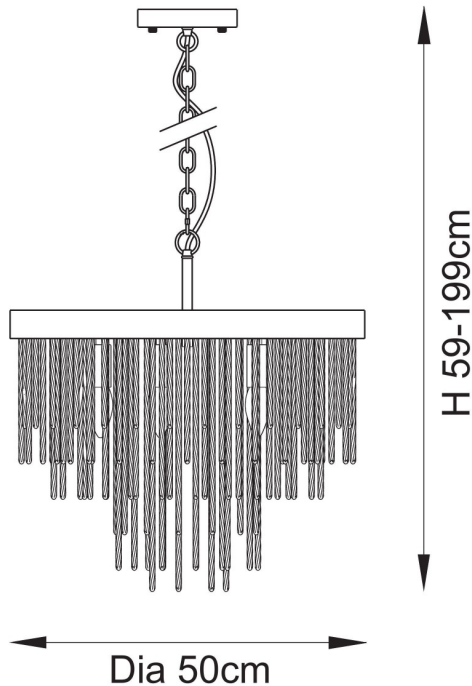

Endon Lighting - Anistoria - 115346 - Aged Brass Clear Glass 5 Light Ceiling Pendant Light

REFERENCE

- SKU: FCL-30957
- Supplier SKU: 115346
- Barcode: 5016087217632

DESCRIPTION

Add a touch of opulence to your home with this 5-light E14 ceiling pendant. Featuring a warm brass-finished frame and an elegant arrangement of elongated, textured glass rods, this statement piece creates a dazzling cascade of light. The tiered design adds depth and sophistication, making it ideal for dining rooms, lounges and bedrooms, delivering both ambient illumination and refined style in equal measure.

CATEGORY

- Brand: Endon Lighting
- Family: Anistoria
- Category: Indoor Lighting / Ceiling / Single

APPEARANCE

- Base: Brushed Aged Brass Plate
- Shade: Clear Glass

DIMENSION

- Height: 590 - 1990mm
- Diameter: 500mm
- Shade Height: 395mm
- Weight: 6.86kg

LIGHT SOURCE

- Lamp included: No
- Lamp detail: 5 x 6W Max LED E14 SES (required)
- Dimmable
- Energy class: Not applicable
- Switch: No

SPECIFICATION

- Ingress protection: IP20
- Class: Class II - Double Insulated, No Earth
- Voltage: 240V