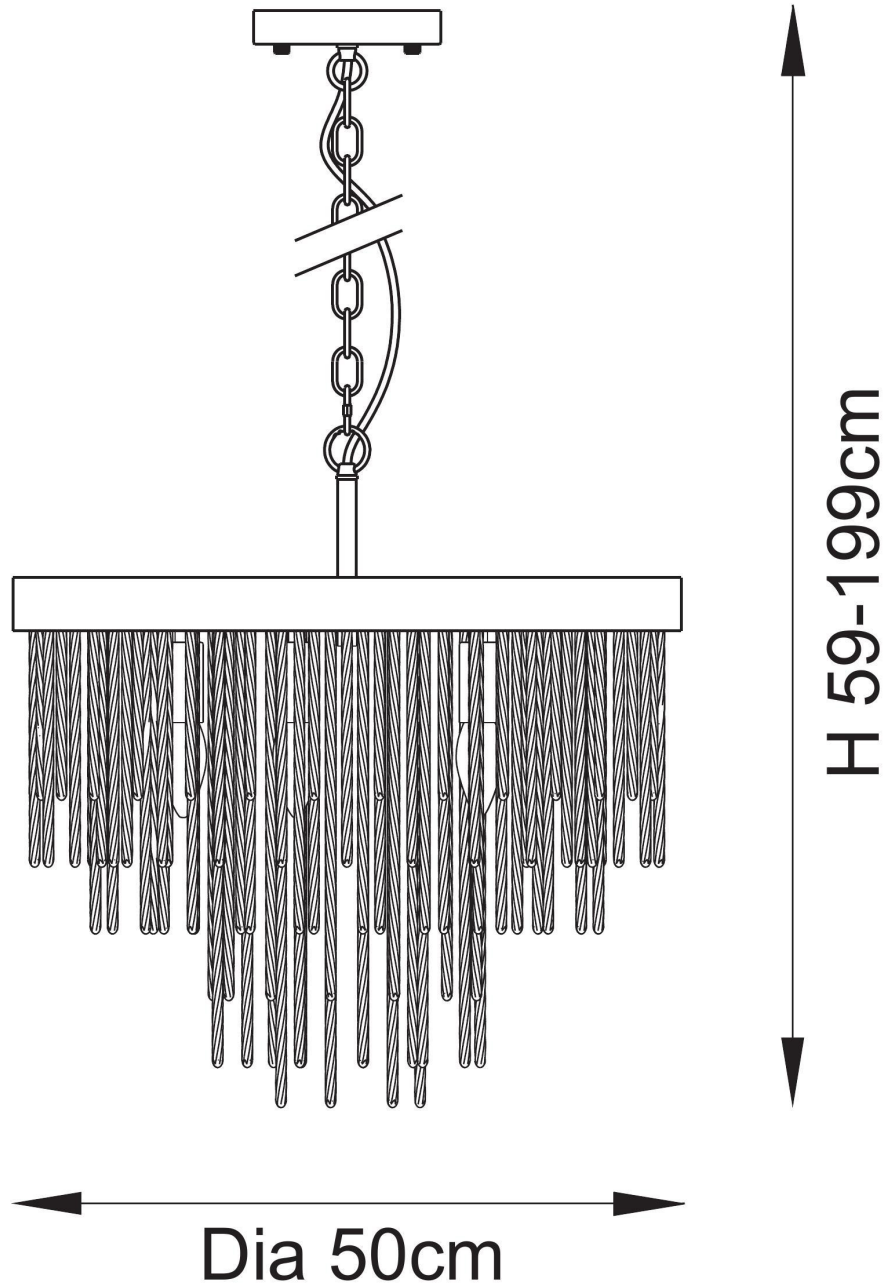

Endon Lighting - Anistoria - 115346 - Aged Brass Clear Glass 5 Light Ceiling Pendant Light

**CONTACT**