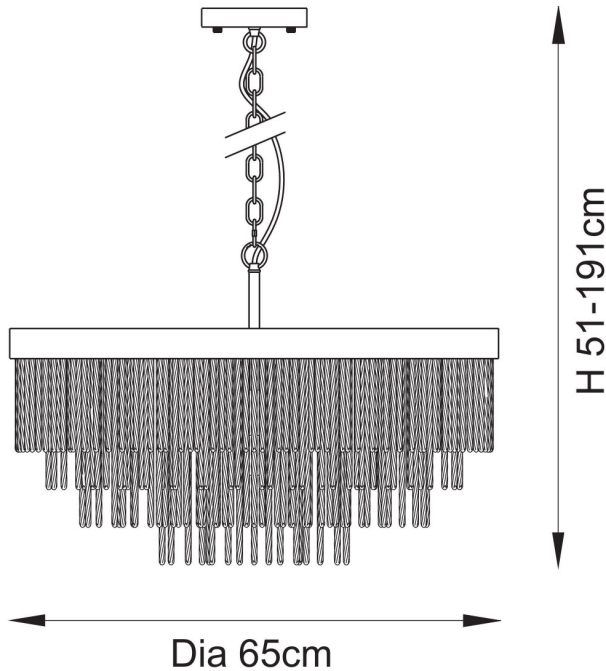

Endon Lighting - Anistoria - 115347 - Aged Brass Clear Glass 9 Light Ceiling Pendant Light

REFERENCE

- SKU: FCL-30958
- Supplier SKU: 115347
- Barcode: 5016087217649

DESCRIPTION

Make a bold design statement with this stunning 9-light ceiling pendant. Showcasing a luxurious warm brass-finished frame and an intricate arrangement of textured glass rods, this fixture exudes glamour and elegance. The generous scale and cascading silhouette create a dramatic focal point, ideal for dining rooms, stairwells, lounges, bedrooms and entryways. With space for nine bulbs, it delivers brilliant illumination while the shimmering glass details add depth and sophistication to any interior.

CATEGORY

- Brand: Endon Lighting
- Family: Anistoria
- Category: Indoor Lighting / Ceiling / Single

APPEARANCE

- Base: Brushed Aged Brass Plate
- Shade: Clear Glass

DIMENSION

- Height: 510 - 1910mm
- Diameter: 650mm
- Shade Height: 315mm
- Weight: 9.74kg

LIGHT SOURCE

- Lamp included: No
- Lamp detail: 9 x 6W Max LED E14 SES (required)
- Dimmable
- Energy class: Not applicable
- Switch: No

SPECIFICATION

- Ingress protection: IP20
- Class: Class II - Double Insulated, No Earth
- Voltage: 240V