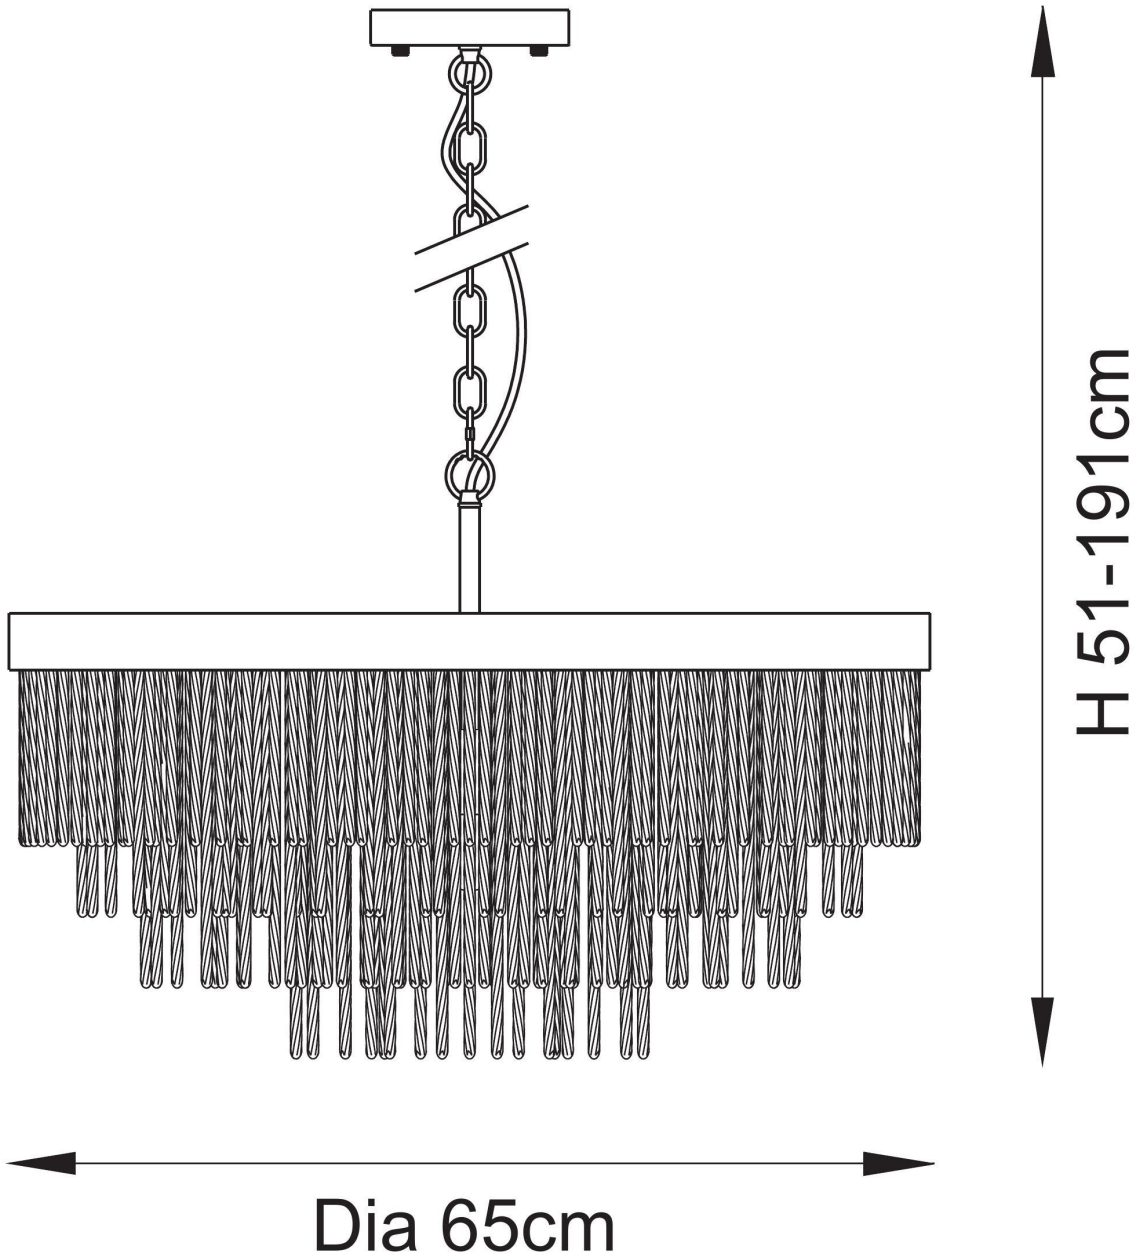

Endon Lighting - Anistoria - 115347 - Aged Brass Clear Glass 9 Light Ceiling Pendant Light

**CONTACT**