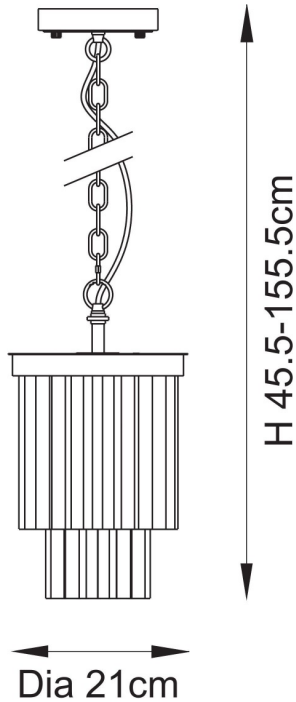

Endon Lighting - Conaston - 115455 - Aged Brass Clear Cut Glass Ceiling Pendant Light

REFERENCE

- SKU: FCL-30959
- Supplier SKU: 115455
- Barcode: 5016087217656

DESCRIPTION

Radiating elegance and luxury, this single pendant light features a striking arrangement of angled glass droppers that cascade gracefully from a warm brass metal frame. The tiered design catches and reflects the light beautifully, creating a sparkling ambiance perfect for dining spaces, hallways, or statement corners. Sophisticated and glamorous, it adds a touch of Art Deco-inspired refinement to any interior.

CATEGORY

- Brand: Endon Lighting
- Family: Conaston
- Category: Indoor Lighting / Ceiling / Single

APPEARANCE

- Base: Brushed Aged Brass Plate
- Shade: Clear Cut Glass

DIMENSION

- Height: 455 - 1555mm
- Diameter: 210mm
- Shade Height: 287mm
- Weight: 3.36kg

LIGHT SOURCE

- Lamp included: No
- Lamp detail: 10W Max LED E27 ES (required)
- Dimmable
- Energy class: Not applicable
- Switch: No

SPECIFICATION

- Ingress protection: IP20
- Class: Class II - Double Insulated, No Earth
- Voltage: 240V