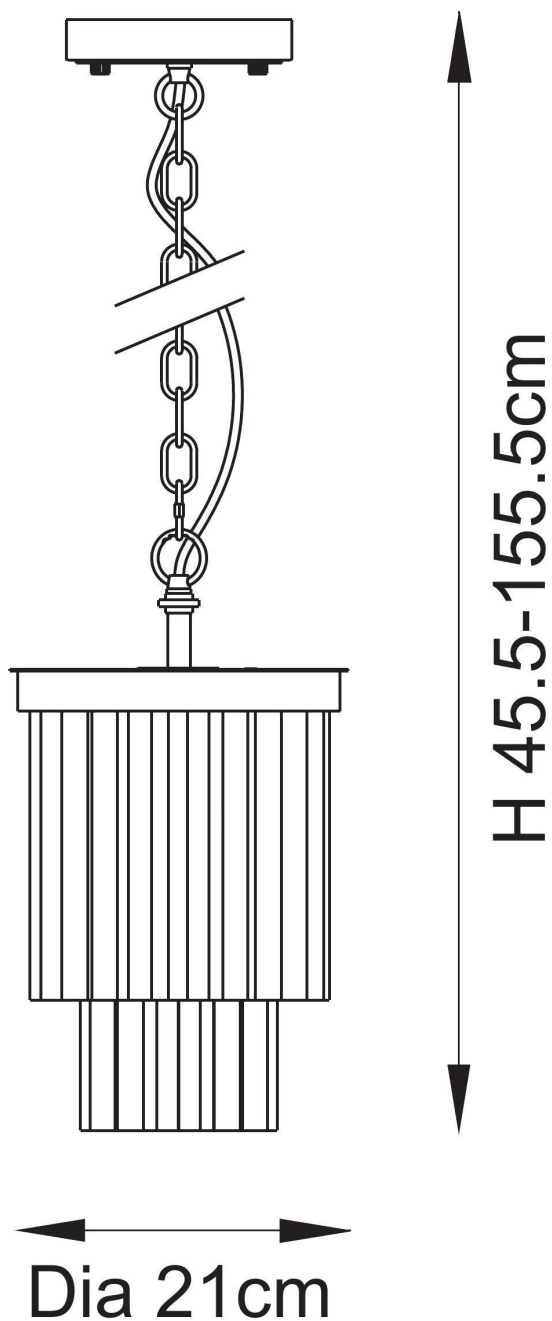

Endon Lighting - Conaston - 115455 - Aged Brass Clear Cut Glass Ceiling Pendant Light

**CONTACT**