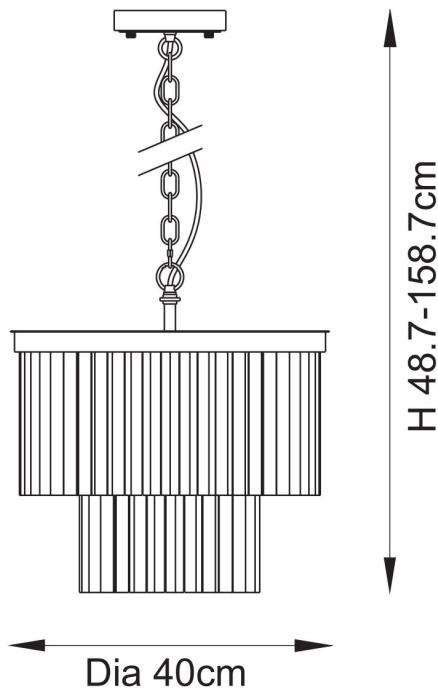

Endon Lighting - Conaston - 115456 - Aged Brass Clear Cut Glass 4 Light Ceiling Pendant Light

REFERENCE

- SKU: FCL-30960
- Supplier SKU: 115456
- Barcode: 5016087217663

DESCRIPTION

Dramatic and refined, this four-light pendant showcases a cascade of angled glass droppers arranged in a tiered silhouette, radiating brilliance from every angle. Suspended from a height-adjustable chain and framed in a warm brass finish, it adds instant glamour to dining rooms, bedrooms, stairwells, or living spaces. A modern twist on classic elegance, perfect for making a luxurious statement.

CATEGORY

- Brand: Endon Lighting
- Family: Conaston
- Category: Indoor Lighting / Ceiling / Single

APPEARANCE

- Base: Brushed Aged Brass Plate
- Shade: Clear Cut Glass

DIMENSION

- Height: 487 - 1587mm
- Diameter: 400mm
- Shade Height: 330mm
- Weight: 6.29kg

LIGHT SOURCE

- Lamp included: No
- Lamp detail: 4 x 7W Max LED E14 SES (required)
- Dimmable
- Energy class: Not applicable
- Switch: No

SPECIFICATION

- Ingress protection: IP20
- Class: Class II - Double Insulated, No Earth
- Voltage: 240V