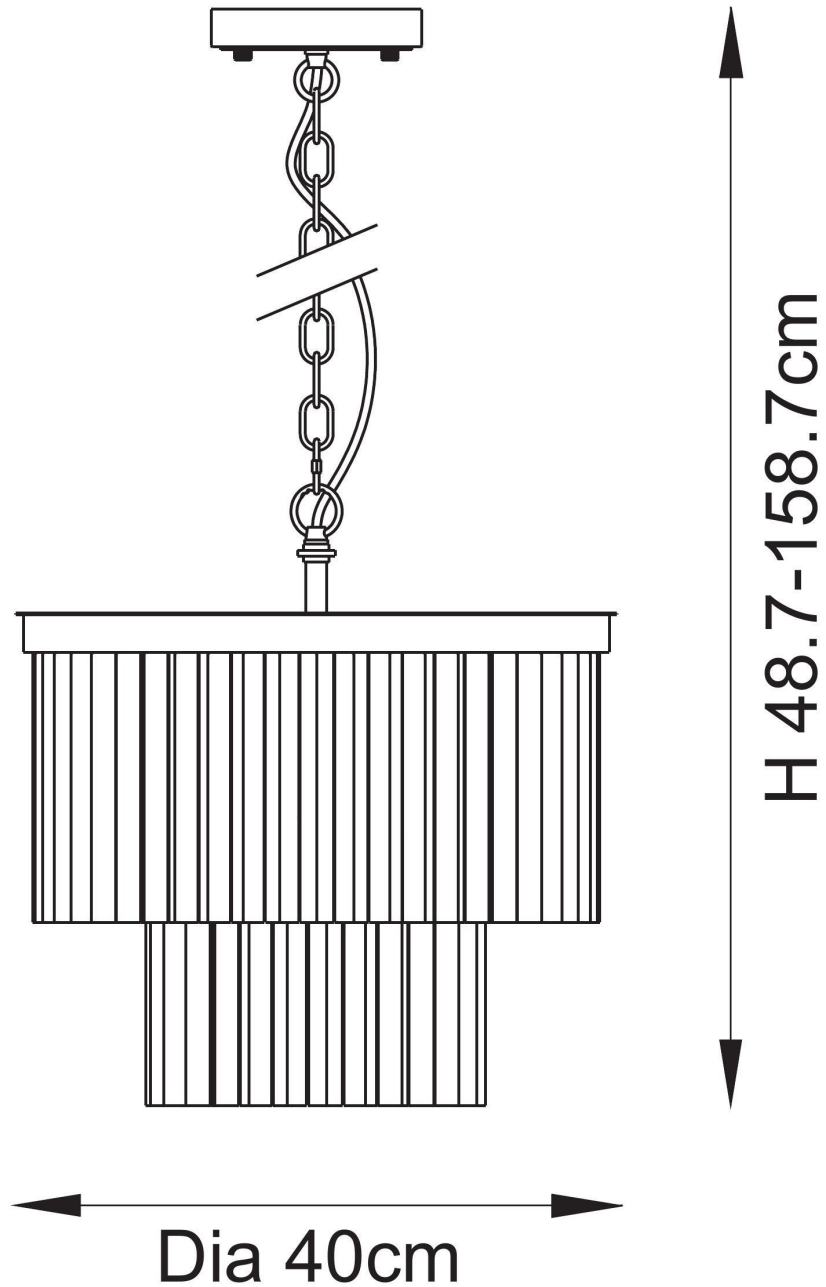

Endon Lighting - Conaston - 115456 - Aged Brass Clear Cut Glass 4 Light Ceiling Pendant Light

CONTACT