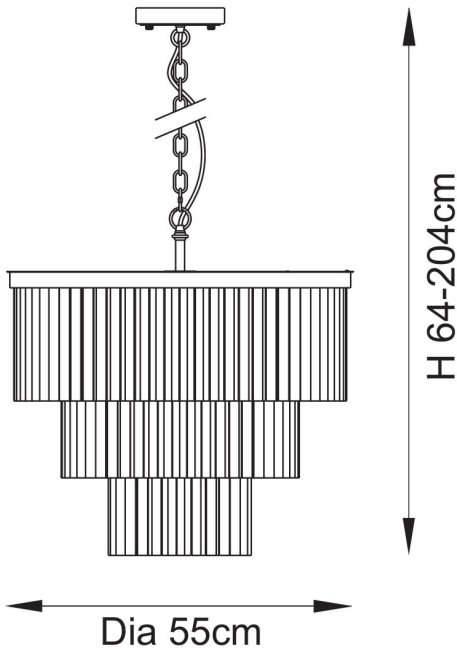

SPECIFICATION

- Ingress protection: IP20
- Class: Class II - Double Insulated, No Earth
- Voltage: 240V