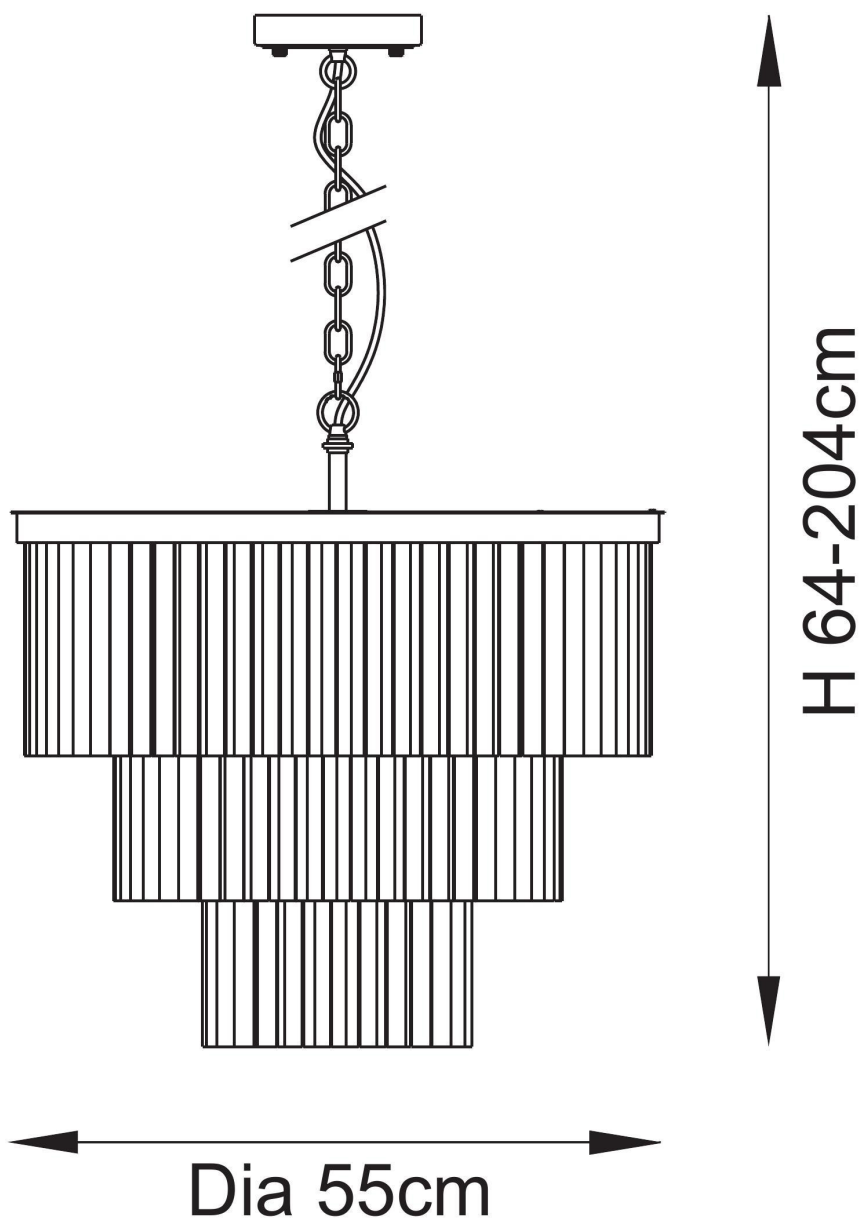

Endon Lighting - Conaston - 115457 - Aged Brass Clear Cut Glass 7 Light Ceiling Pendant Light

CONTACT