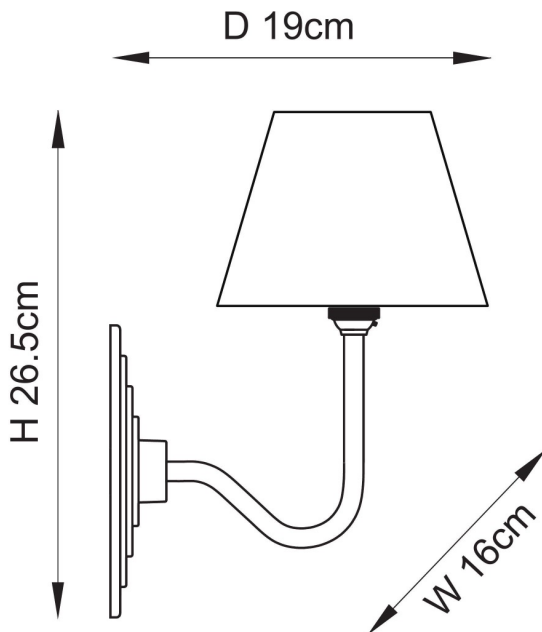

Endon Lighting - Halo - 115459 - Antique Brass Grey Wall Light

REFERENCE

- SKU: FCL-30962
- Supplier SKU: 115459
- Barcode: 5016087211876

DESCRIPTION

An elegant stepped solid cast wall back with angled shaped arm, finished in brass patina, featuring a handmade classic tapered fabric shade. The timeless flat wall back re-creates that authentic look from the past. Due to the artisan sand casting and hand finishing processes, each wall light may vary in surface finish and colour, enhancing the unique beauty of every individual piece. Easy self-assembly of arm and wall back with fixing tool supplied.

CATEGORY

- Brand: Endon Lighting
- Family: Halo
- Category: Indoor Lighting / Wall / Decorative

APPEARANCE

- Base: Antique Brass Plate
- Shade: Pearl Grey Faux Silk

DIMENSION

- Height: 265mm
- Width: 160mm
- Depth: 190mm
- Weight: .8kg

LIGHT SOURCE

- Lamp included: No
- Lamp detail: 7W Max LED B22 BC (required)
- Dimmable
- Energy class: Not applicable
- Switch: No

SPECIFICATION

- Ingress protection: IP20
- Class: Class I - Single Insulated, Earthed
- Voltage: 240V