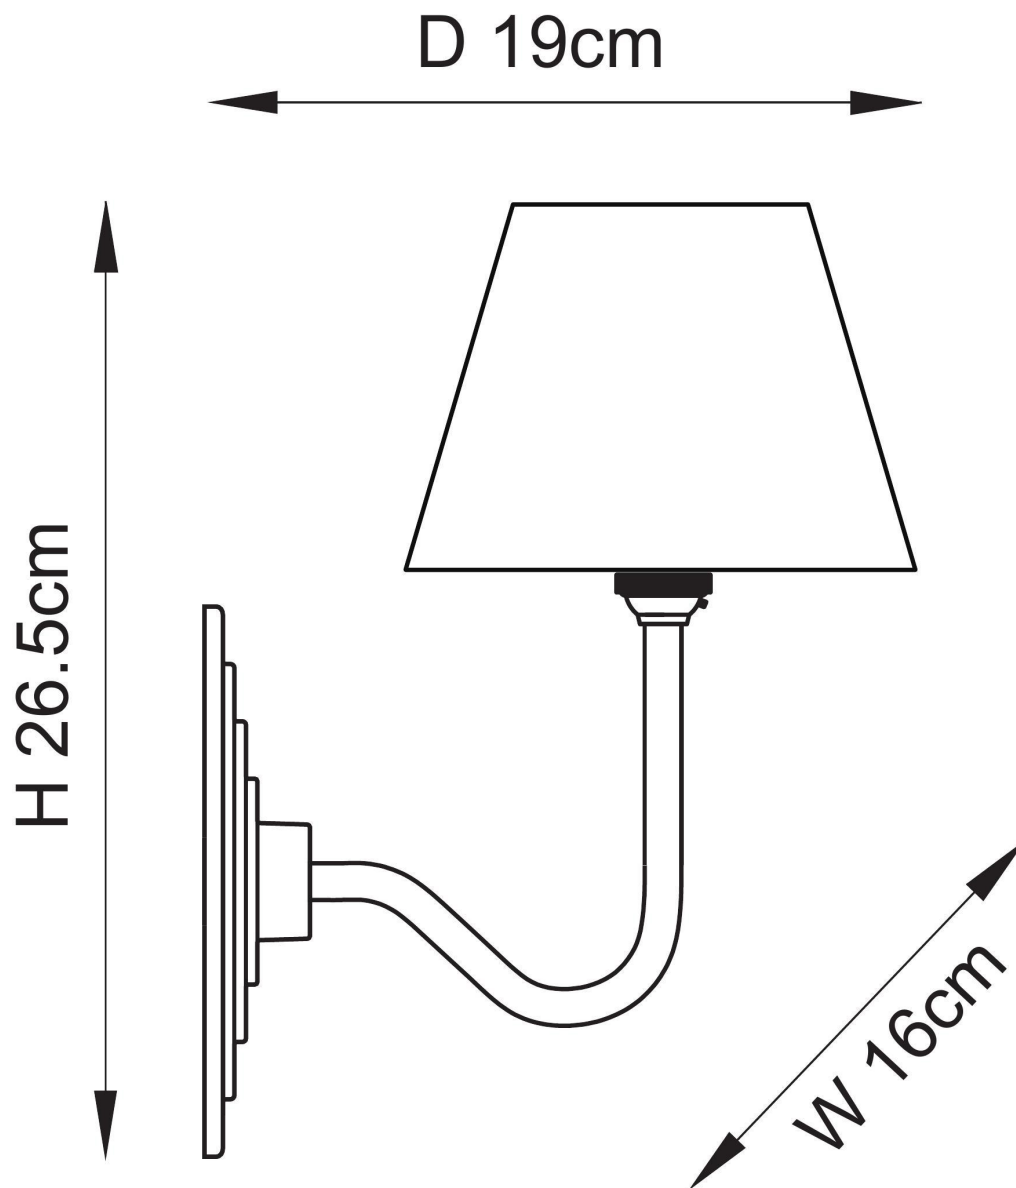

Endon Lighting - Halo - 115459 - Antique Brass Grey Wall Light

CONTACT