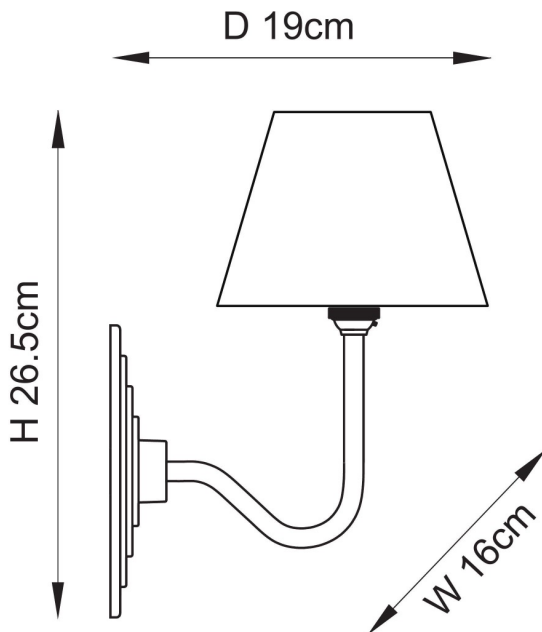

Endon Lighting - Halo - 115463 - Antique Brass Green Wall Light

REFERENCE

- SKU: FCL-30963
- Supplier SKU: 115463
- Barcode: 5016087211913

DESCRIPTION

An elegant stepped solid cast wall back with angled shaped arm, finished in brass patina, featuring a handmade classic tapered fabric shade. The timeless flat wall back re-creates that authentic look from the past. Due to the artisan sand casting and hand finishing processes, each wall light may vary in surface finish and colour, enhancing the unique beauty of every individual piece. Easy self-assembly of arm and wall back with fixing tool supplied.

CATEGORY

- Brand: Endon Lighting
- Family: Halo
- Category: Indoor Lighting / Wall / Decorative

APPEARANCE

- Base: Antique Brass Plate
- Shade: Herb Garden Green Faux Silk

DIMENSION

- Height: 265mm
- Width: 160mm
- Depth: 190mm
- Weight: .8kg

LIGHT SOURCE

- Lamp included: No
- Lamp detail: 7W Max LED B22 BC (required)
- Dimmable
- Energy class: Not applicable
- Switch: No

SPECIFICATION

- Ingress protection: IP20
- Class: Class I - Single Insulated, Earthed
- Voltage: 240V