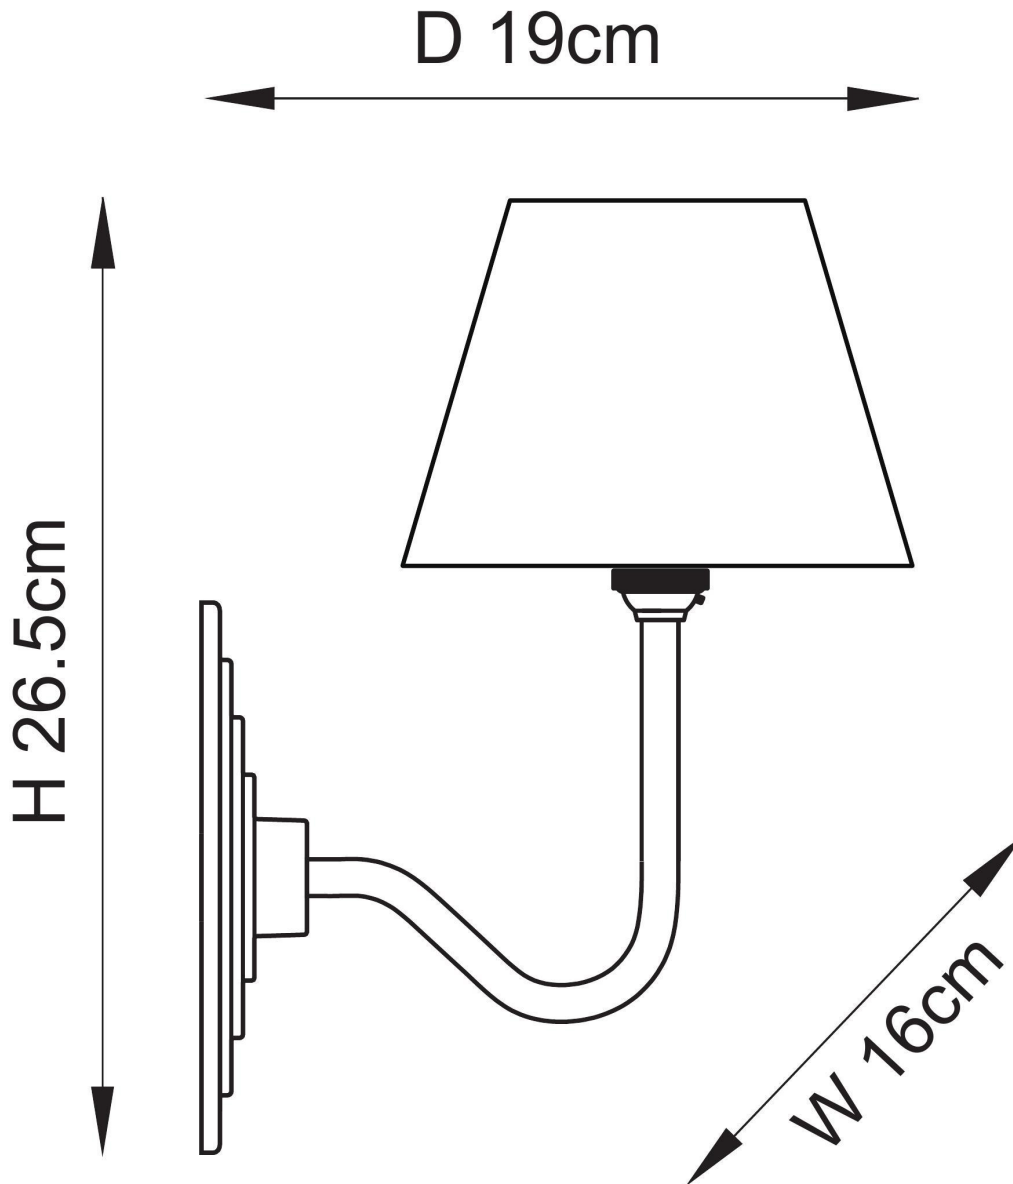

Endon Lighting - Halo - 115463 - Antique Brass Green Wall Light

**CONTACT**