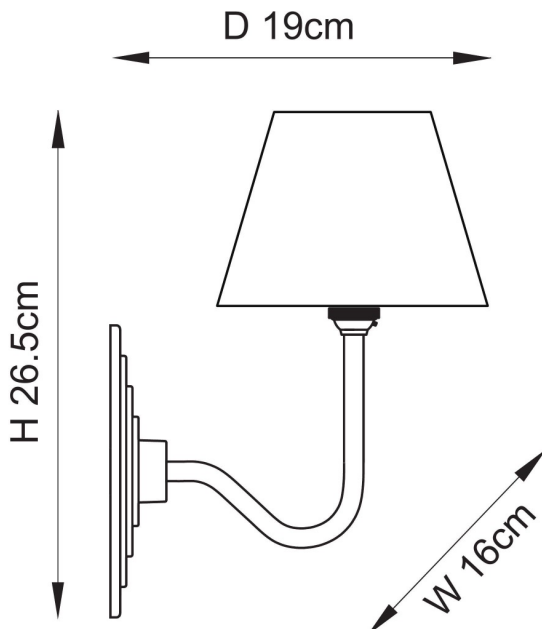

Endon Lighting - Halo - 115464 - Antique Brass Blue Wall Light

REFERENCE

- SKU: FCL-30964
- Supplier SKU: 115464
- Barcode: 5016087211920

DESCRIPTION

An elegant stepped solid cast wall back with angled shaped arm, finished in brass patina, featuring a handmade classic tapered fabric shade. The timeless flat wall back re-creates that authentic look from the past. Due to the artisan sand casting and hand finishing processes, each wall light may vary in surface finish and colour, enhancing the unique beauty of every individual piece. Easy self-assembly of arm and wall back with fixing tool supplied.

CATEGORY

- Brand: Endon Lighting
- Family: Halo
- Category: Indoor Lighting / Wall / Decorative

APPEARANCE

- Base: Antique Brass Plate
- Shade: Shell Bay Blue Faux Silk

DIMENSION

- Height: 265mm
- Width: 160mm
- Depth: 190mm
- Weight: .8kg

LIGHT SOURCE

- Lamp included: No
- Lamp detail: 7W Max LED B22 BC (required)
- Dimmable
- Energy class: Not applicable
- Switch: No

SPECIFICATION

- Ingress protection: IP20
- Class: Class I - Single Insulated, Earthed
- Voltage: 240V