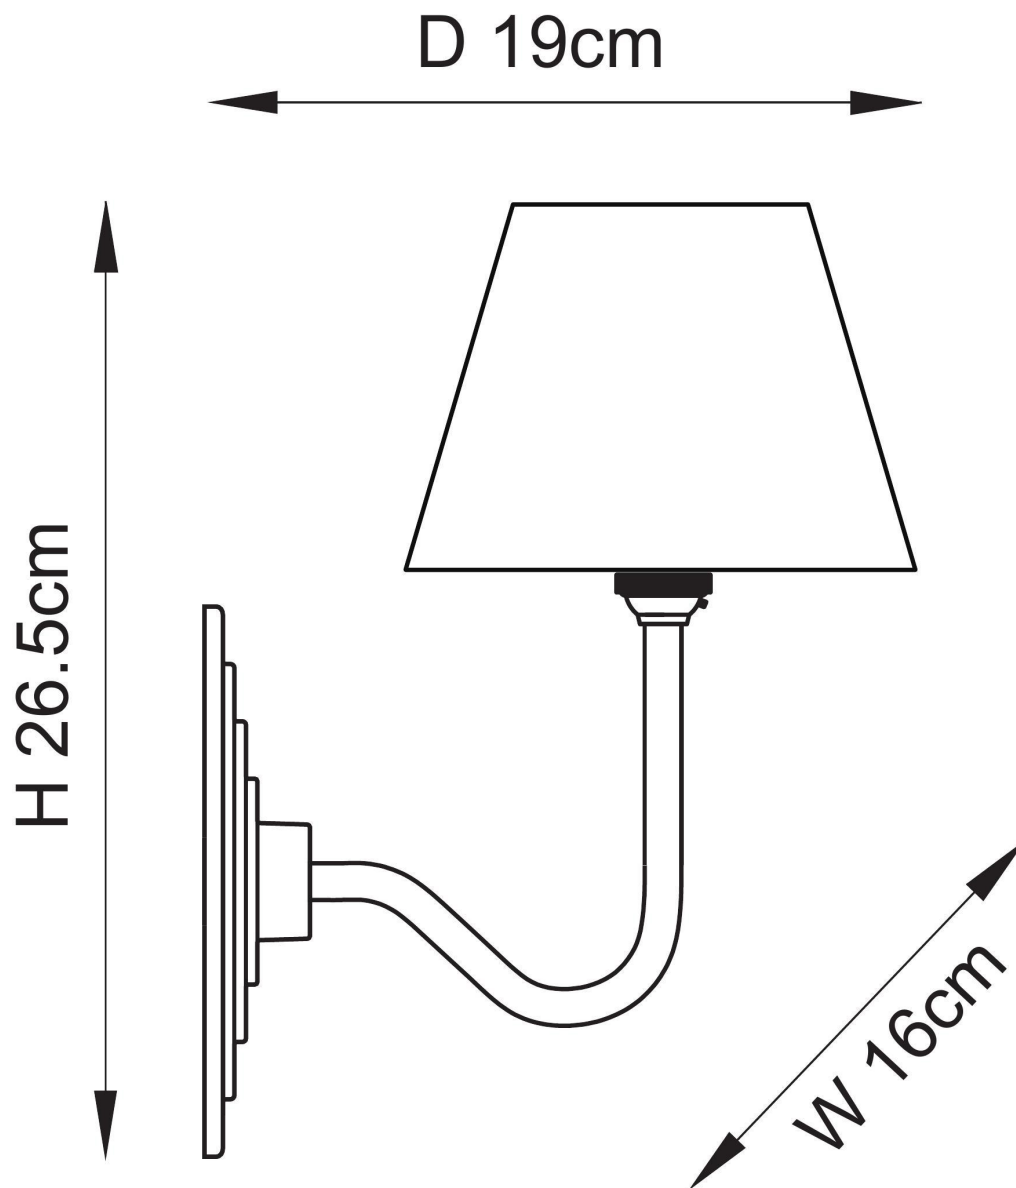

Endon Lighting - Halo - 115464 - Antique Brass Blue Wall Light

**CONTACT**