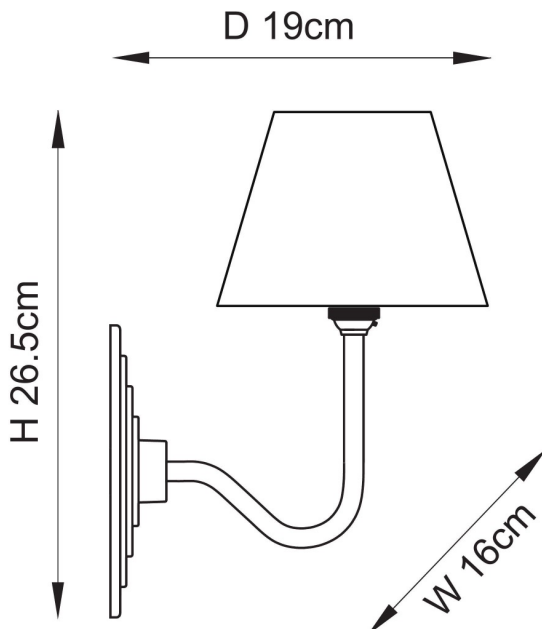

SPECIFICATION

- Ingress protection: IP20
- Class: Class I - Single Insulated, Earthed
- Voltage: 240V