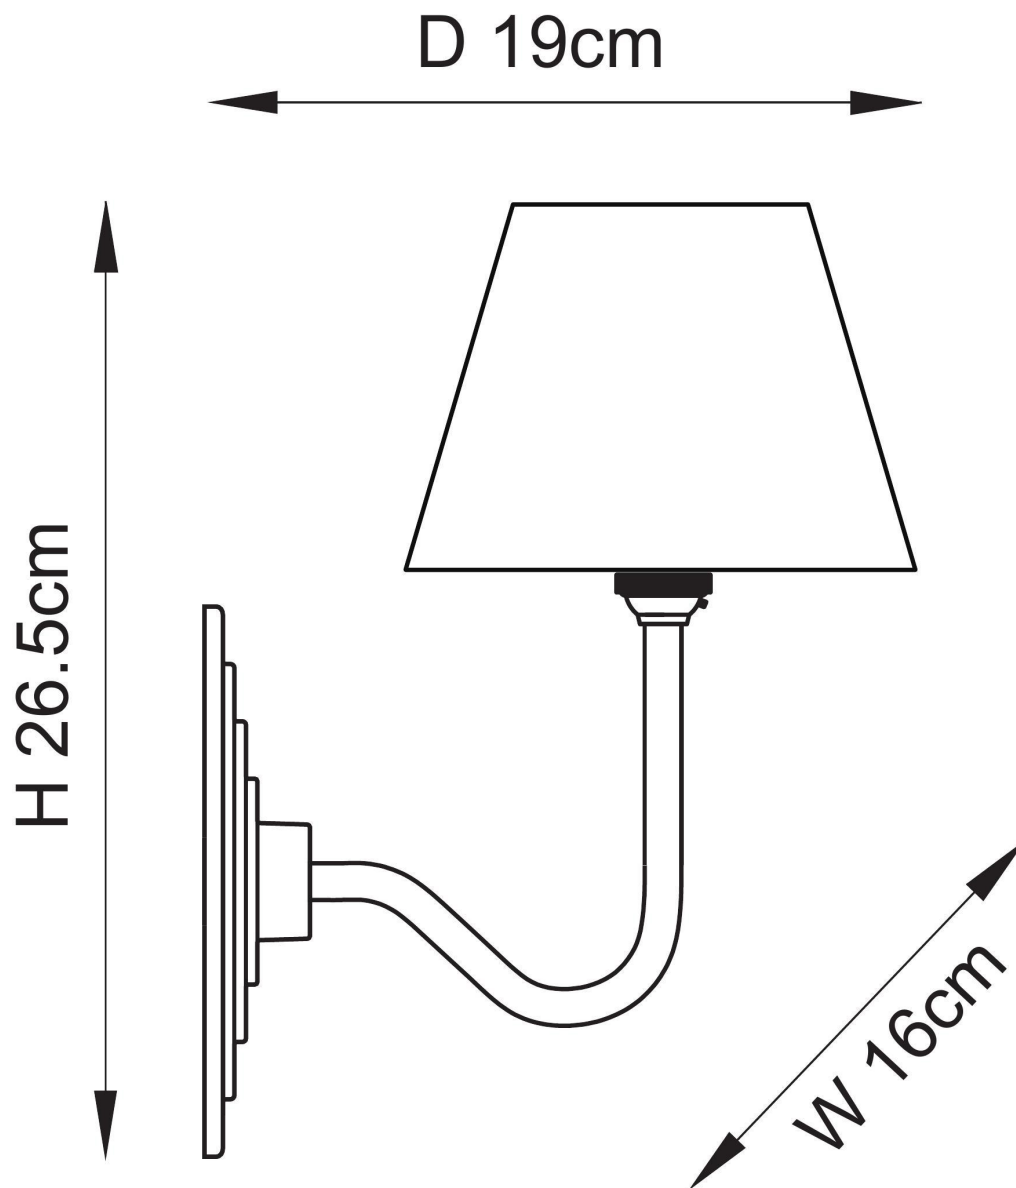

Endon Lighting - Halo - 115465 - Antique Brass Peach Wall Light

CONTACT