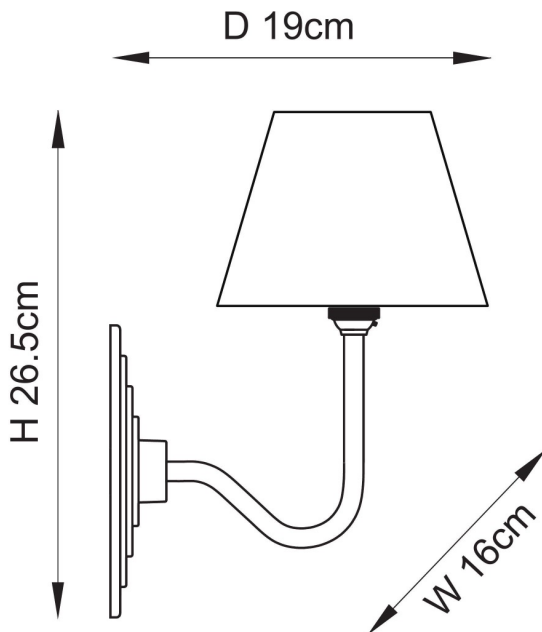

Endon Lighting - Halo - 115473 - Antique Brass Vintage White Wall Light

REFERENCE

- SKU: FCL-30966
- Supplier SKU: 115473
- Barcode: 5016087212019

DESCRIPTION

Timeless and tactile, this single B22 wall light features a hand-finished sand-cast backplate with concentric circular detailing that adds subtle depth and character. Its gracefully curved arm supports a classic tapered fabric shade, offering a warm, inviting glow ideal for hallways, bedrooms, or living areas. Blending artisan texture with traditional form, it brings understated elegance to any interior setting.

CATEGORY

- Brand: Endon Lighting
- Family: Halo
- Category: Indoor Lighting / Wall / Decorative

APPEARANCE

- Base: Antique Brass Plate
- Shade: Vintage White Cotton

DIMENSION

- Height: 265mm
- Width: 160mm
- Depth: 190mm
- Weight: .75kg

LIGHT SOURCE

- Lamp included: No
- Lamp detail: 7W Max LED B22 BC (required)
- Dimmable
- Energy class: Not applicable
- Switch: No

SPECIFICATION

- Ingress protection: IP20
- Class: Class I - Single Insulated, Earthed
- Voltage: 240V