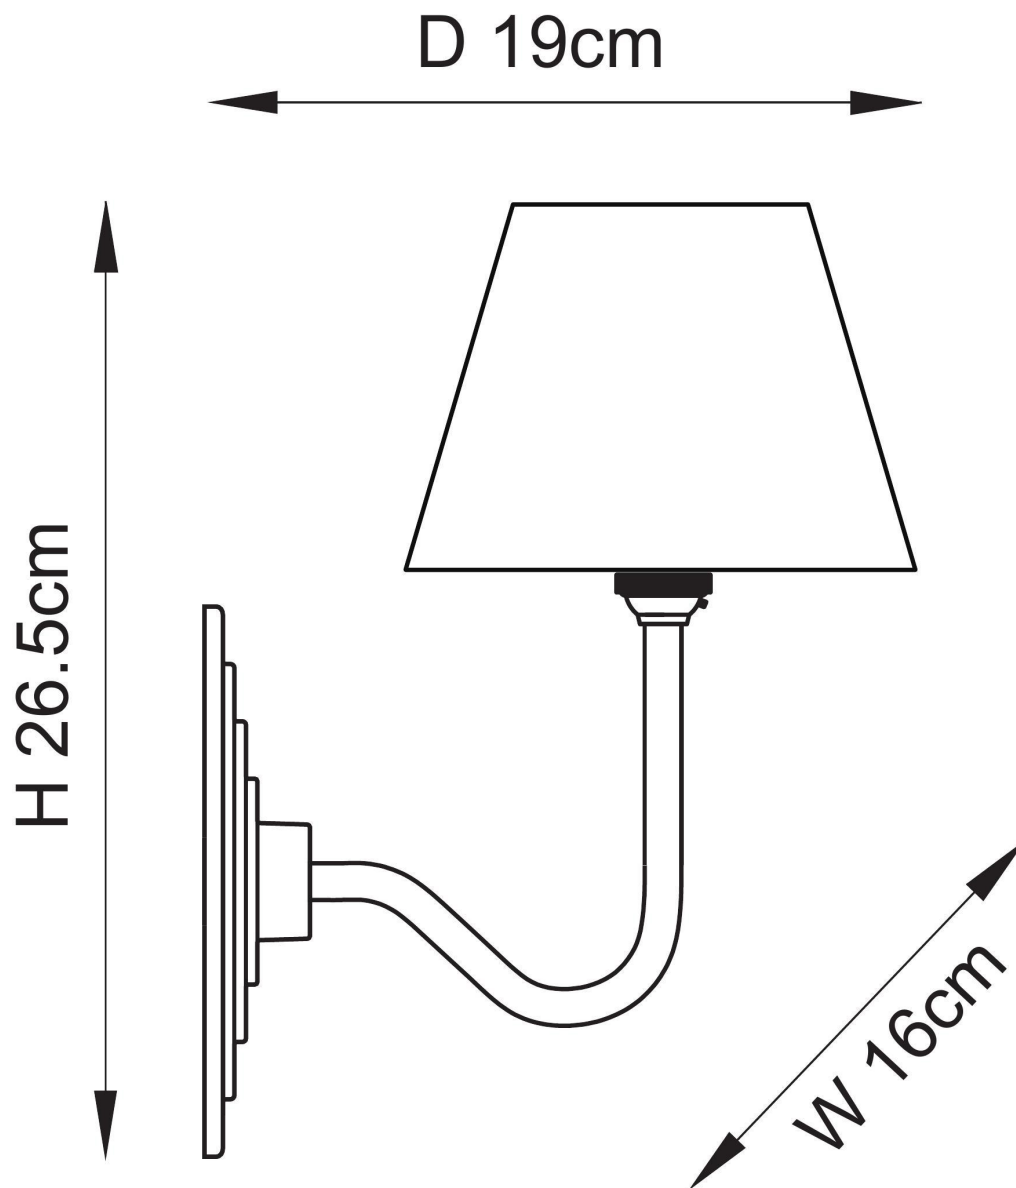

Endon Lighting - Halo - 115473 - Antique Brass Vintage White Wall Light

**CONTACT**