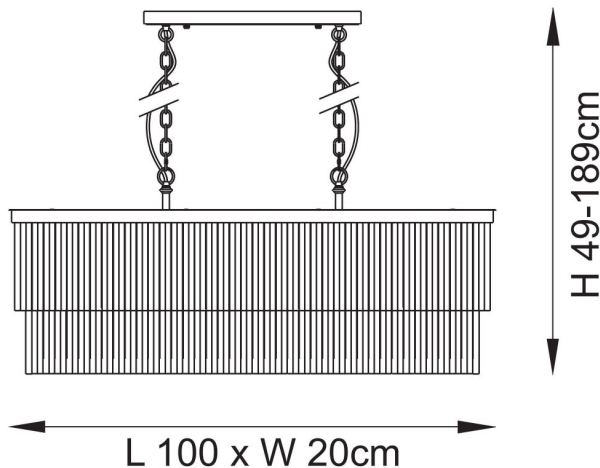

SPECIFICATION

- Ingress protection: IP20
- Class: Class II - Double Insulated, No Earth
- Voltage: 240V