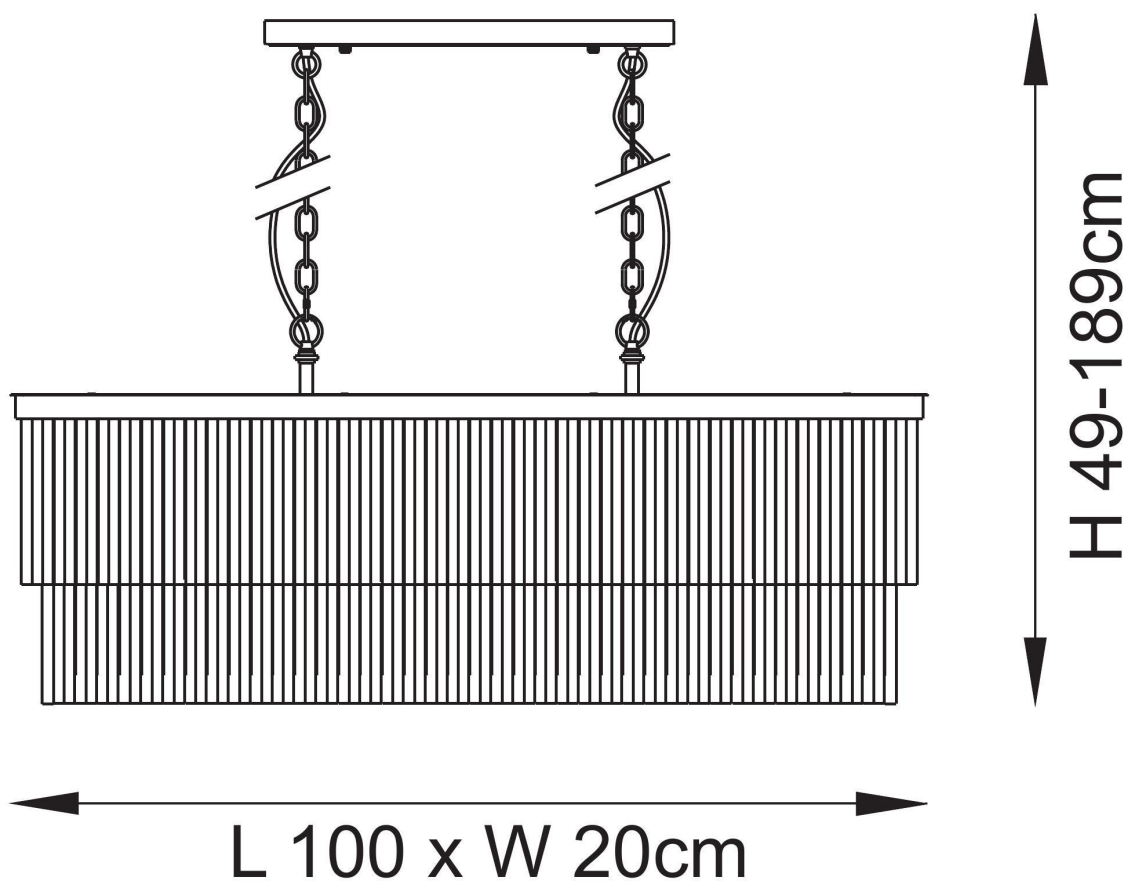

Endon Lighting - Conaston - 115950 - Aged Brass Clear Cut Glass 4 Light Bar Ceiling Pendant Light

CONTACT