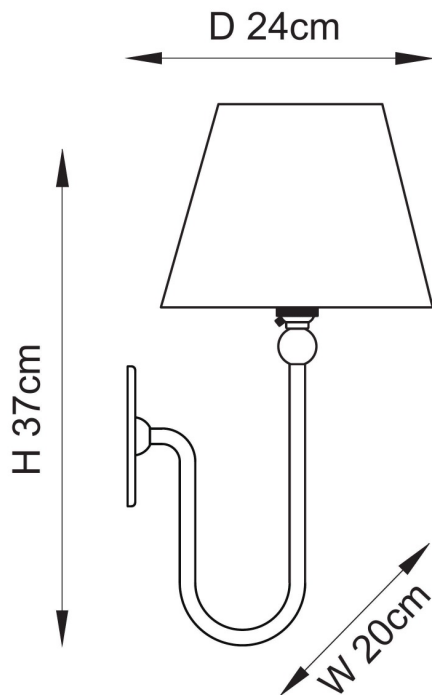

Endon Lighting - Santiago - 116821 - Aged Brass Green Wall Light

REFERENCE

- SKU: FCL-30968
- Supplier SKU: 116821
- Barcode: 5016087202805

DESCRIPTION

An elegant long line wall light with authentic B22 lamp holder and classic flat wall back, finished in brushed aged brass. Combined with a subtle herb garden green leaf 20cm fabric shade.

CATEGORY

- Brand: Endon Lighting
- Family: Santiago
- Category: Indoor Lighting / Wall / Decorative

APPEARANCE

- Base: Brushed Aged Brass Plate
- Shade: Herb Garden Green Faux Silk

DIMENSION

- Height: 370mm
- Width: 200mm
- Depth: 220mm
- Weight: .7kg

LIGHT SOURCE

- Lamp included: No
- Lamp detail: 7W Max LED B22 BC (required)
- Dimmable
- Energy class: Not applicable
- Switch: No

SPECIFICATION

- Ingress protection: IP20
- Class: Class I - Single Insulated, Earthed
- Voltage: 240V