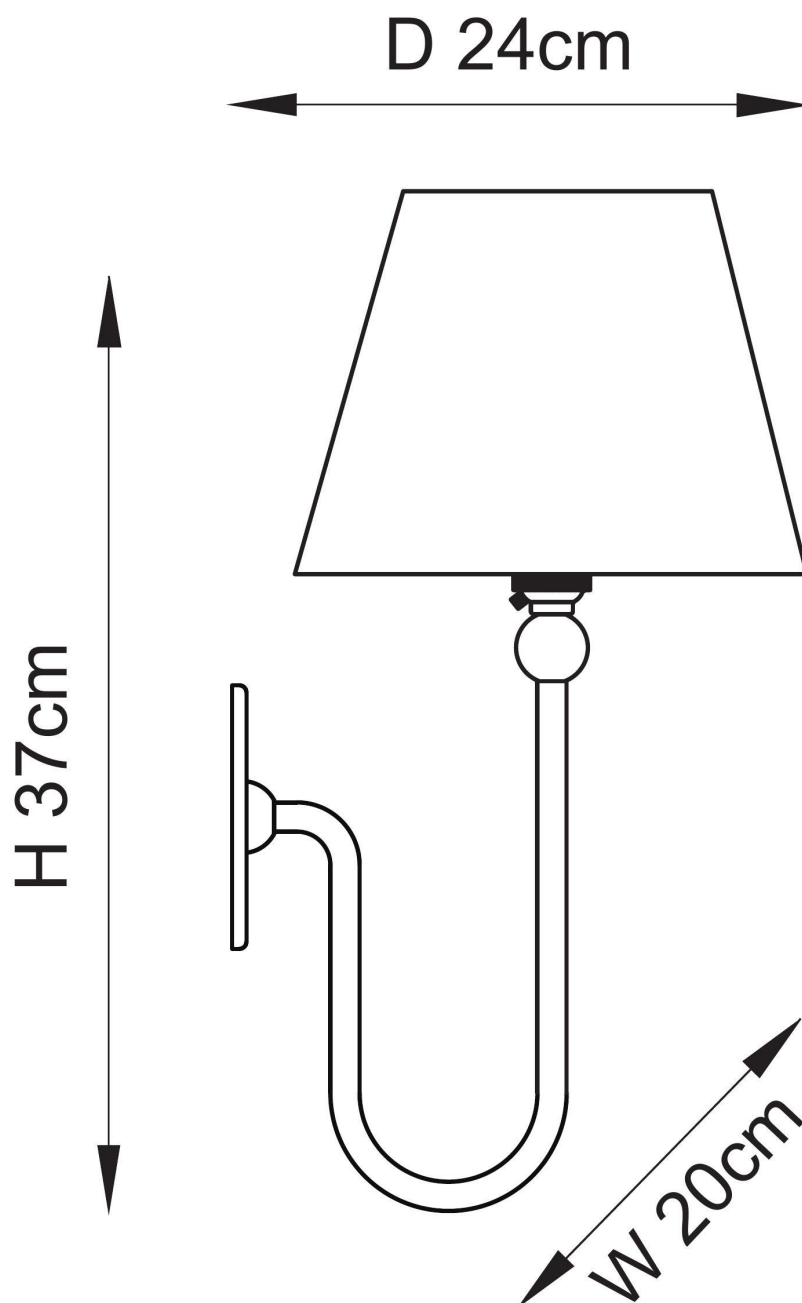

Endon Lighting - Santiago - 116821 - Aged Brass Green Wall Light

**CONTACT**