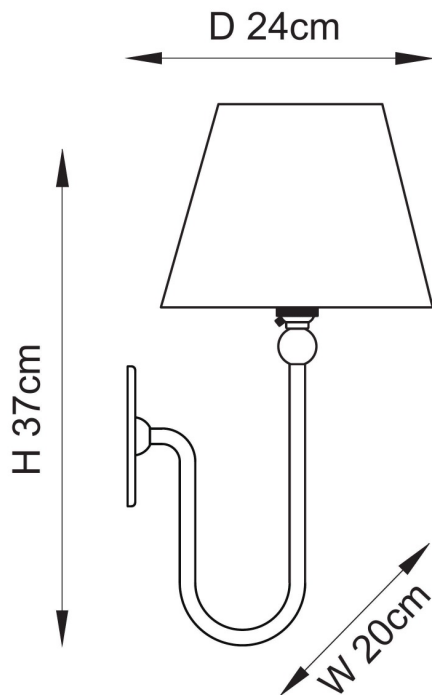

Endon Lighting - Santiago - 116825 - Aged Brass Pink Wall Light

REFERENCE

- SKU: FCL-30969
- Supplier SKU: 116825
- Barcode: 5016087202843

DESCRIPTION

An elegant long line wall light with authentic B22 lamp holder and classic flat wall back, finished in brushed aged brass. Combined with a bright coral pink ripple 20cm fabric shade.

CATEGORY

- Brand: Endon Lighting
- Family: Santiago
- Category: Indoor Lighting / Wall / Decorative

APPEARANCE

- Base: Brushed Aged Brass Plate
- Shade: Coral Pink Faux Silk

DIMENSION

- Height: 370mm
- Width: 200mm
- Depth: 220mm
- Weight: .7kg

LIGHT SOURCE

- Lamp included: No
- Lamp detail: 7W Max LED B22 BC (required)
- Dimmable
- Energy class: Not applicable
- Switch: No

SPECIFICATION

- Ingress protection: IP20
- Class: Class I - Single Insulated, Earthed
- Voltage: 240V