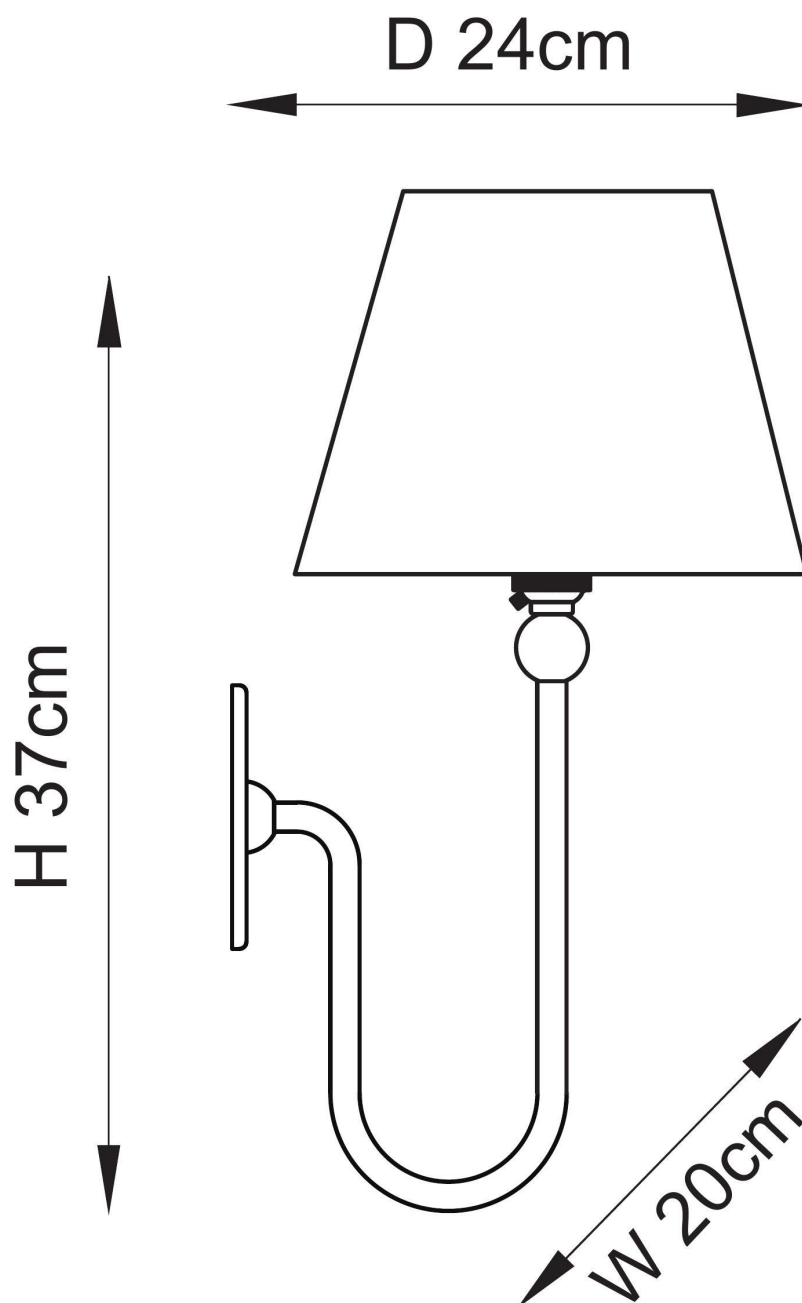

Endon Lighting - Santiago - 116825 - Aged Brass Pink Wall Light

CONTACT