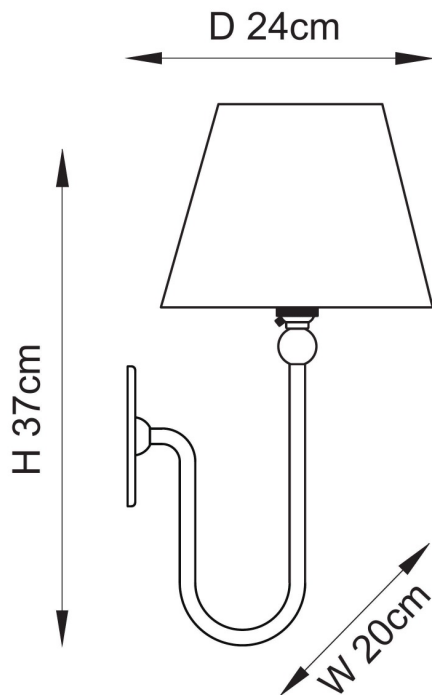

Endon Lighting - Santiago - 116826 - Aged Brass Green Wall Light

REFERENCE

- SKU: FCL-30970
- Supplier SKU: 116826
- Barcode: 5016087202850

DESCRIPTION

An elegant long line wall light with authentic B22 lamp holder and classic flat wall back, finished in brushed aged brass. Combined with a bold Cotswold green zigzag 20cm fabric shade.

CATEGORY

- Brand: Endon Lighting
- Family: Santiago
- Category: Indoor Lighting / Wall / Decorative

APPEARANCE

- Base: Brushed Aged Brass Plate
- Shade: Cotswold Green Faux Silk

DIMENSION

- Height: 370mm
- Width: 200mm
- Depth: 220mm
- Weight: .7kg

LIGHT SOURCE

- Lamp included: No
- Lamp detail: 7W Max LED B22 BC (required)
- Dimmable
- Energy class: Not applicable
- Switch: No

SPECIFICATION

- Ingress protection: IP20
- Class: Class I - Single Insulated, Earthed
- Voltage: 240V