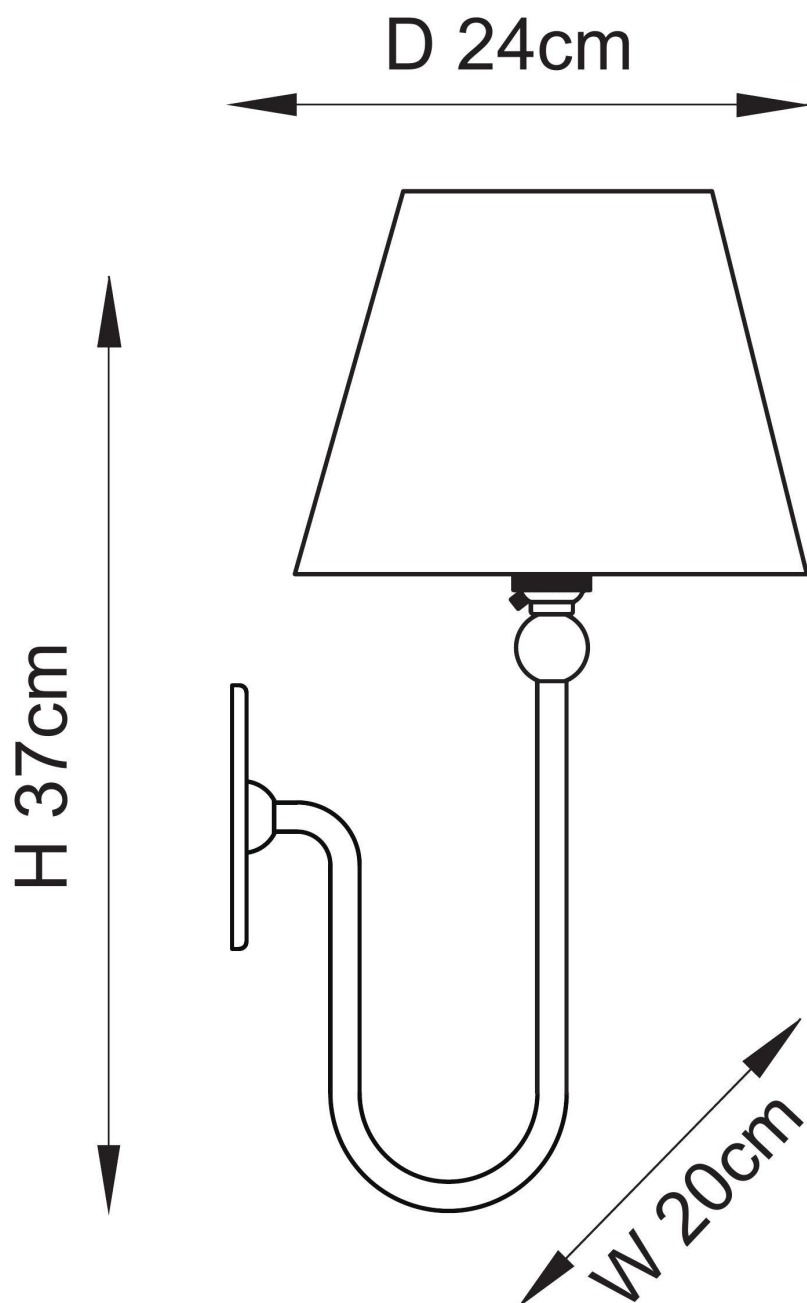

Endon Lighting - Santiago - 116826 - Aged Brass Green Wall Light

**CONTACT**