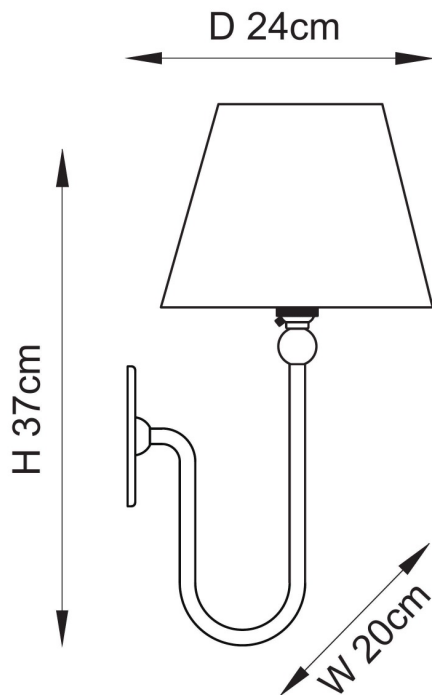

Endon Lighting - Santiago - 116829 - Aged Brass Grey Wall Light

REFERENCE

- SKU: FCL-30971
- Supplier SKU: 116829
- Barcode: 5016087202874

DESCRIPTION

An elegant long line wall light with authentic B22 lamp holder and classic flat wall back, finished in brushed aged brass. Combined with a stylish pearl grey ikat 20cm fabric shade.

CATEGORY

- Brand: Endon Lighting
- Family: Santiago
- Category: Indoor Lighting / Wall / Decorative

APPEARANCE

- Base: Brushed Aged Brass Plate
- Shade: Pearl Grey Faux Silk

DIMENSION

- Height: 370mm
- Width: 200mm
- Depth: 220mm
- Weight: .7kg

LIGHT SOURCE

- Lamp included: No
- Lamp detail: 7W Max LED B22 BC (required)
- Dimmable
- Energy class: Not applicable
- Switch: No

SPECIFICATION

- Ingress protection: IP20
- Class: Class I - Single Insulated, Earthed
- Voltage: 240V