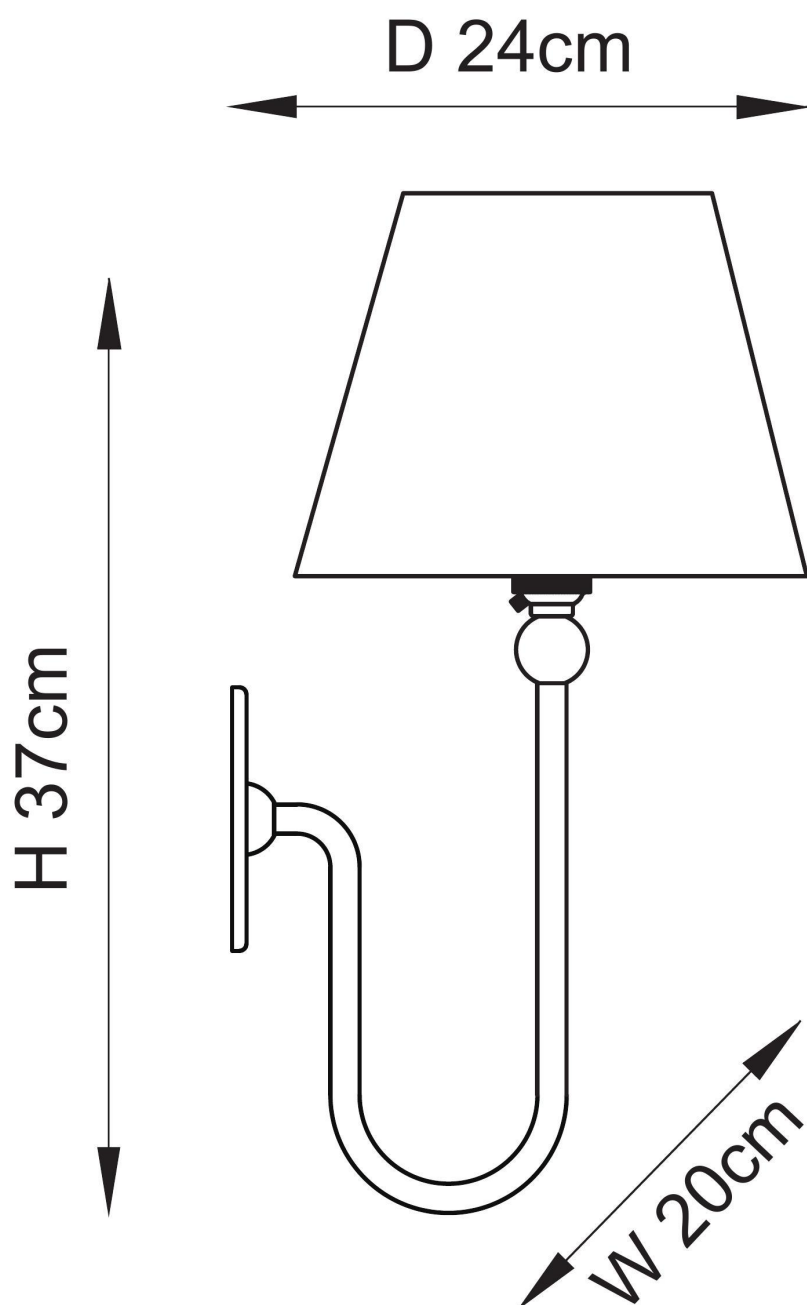

Endon Lighting - Santiago - 116829 - Aged Brass Grey Wall Light

CONTACT