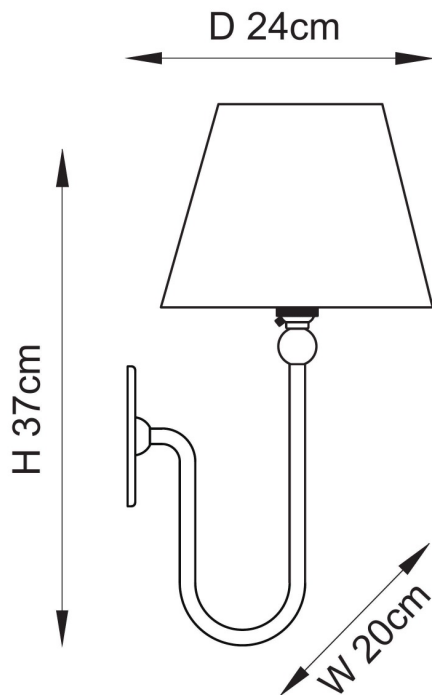

SPECIFICATION

- Ingress protection: IP20
- Class: Class I - Single Insulated, Earthed
- Voltage: 240V