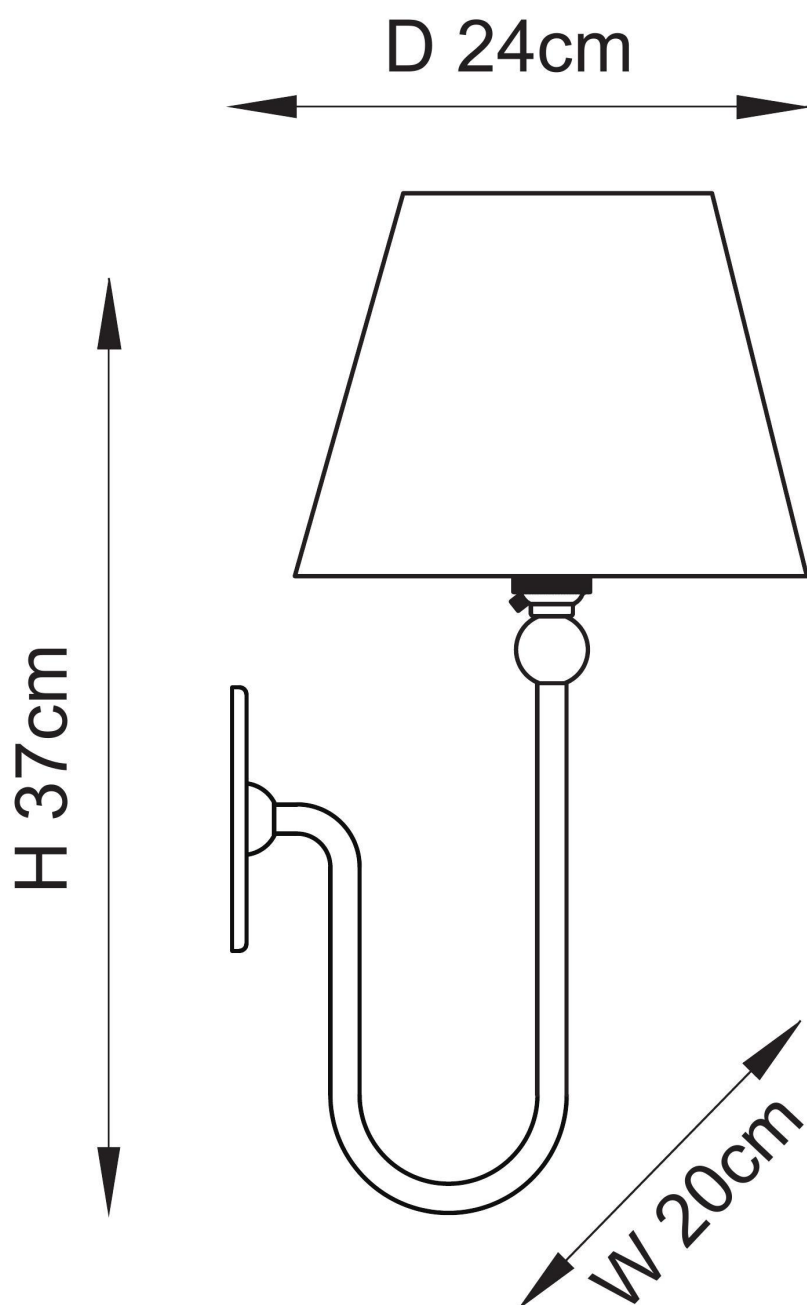

Endon Lighting - Santiago - 116831 - Aged Brass Vintage White Wall Light

CONTACT