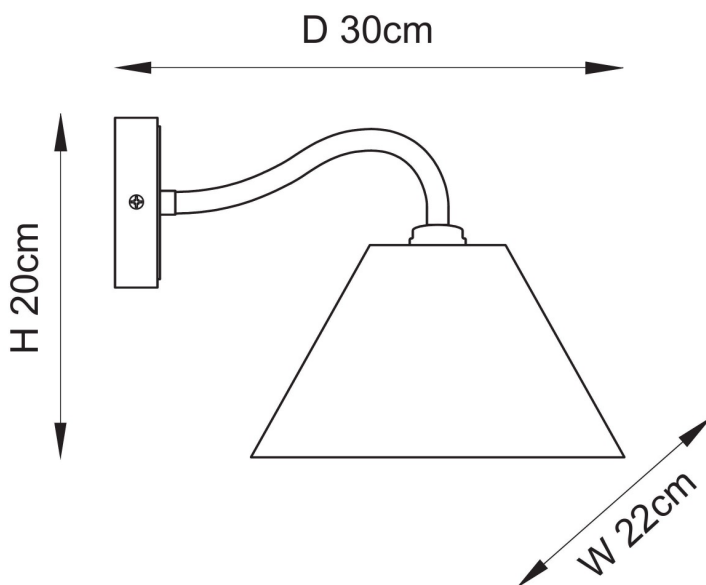

SPECIFICATION

- Ingress protection: IP20
- Class: Class II - Double Insulated, No Earth
- Voltage: 240V