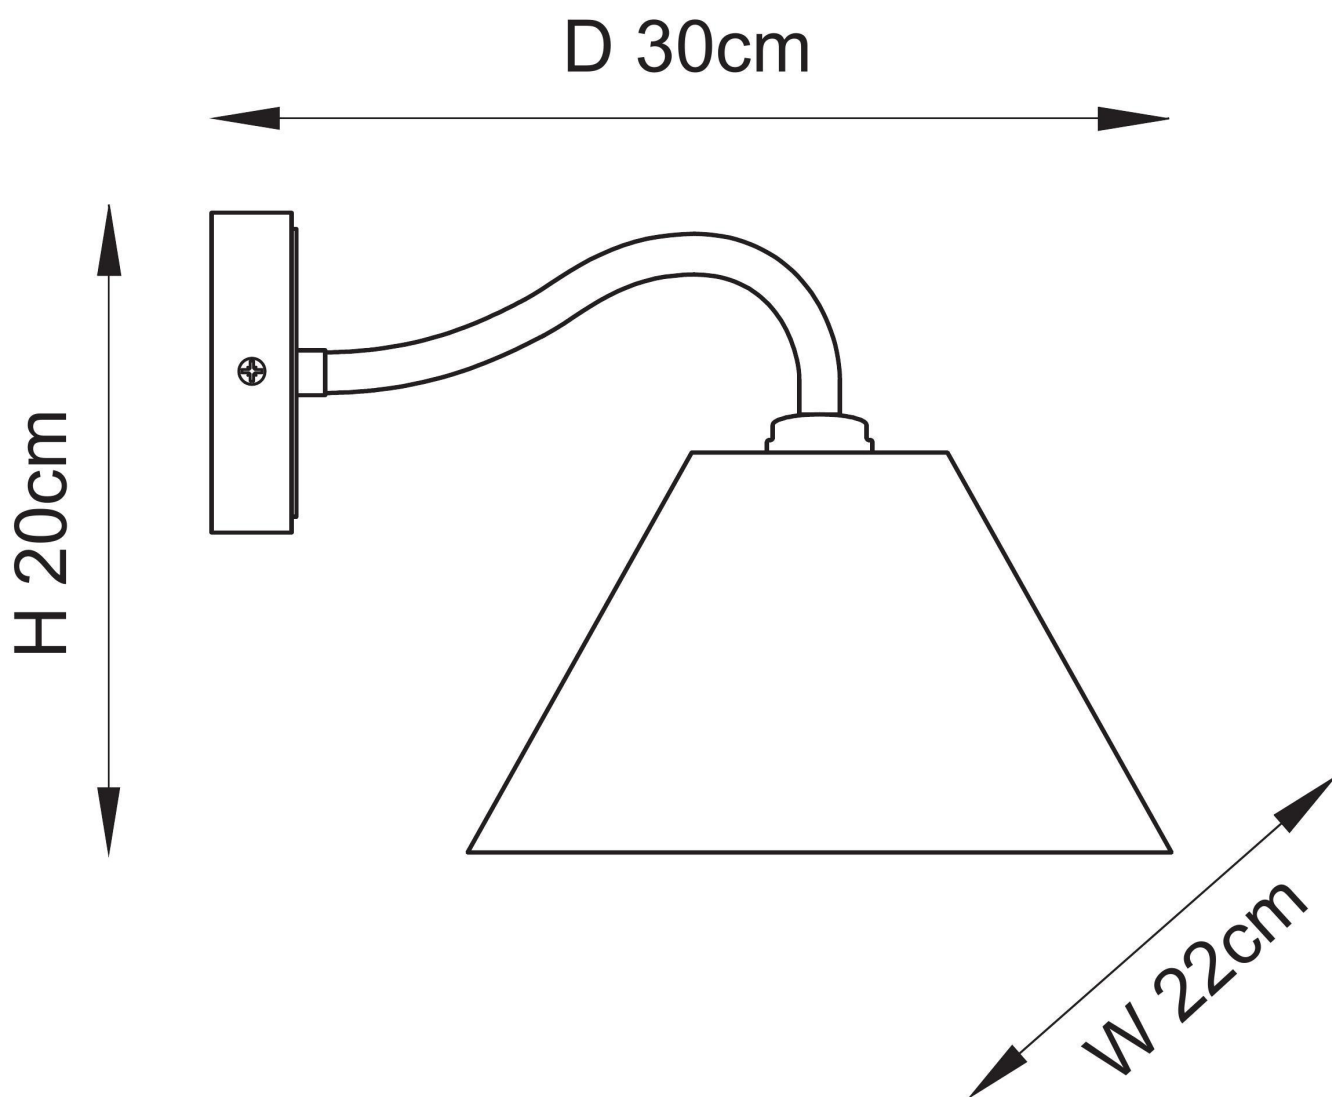

Endon Lighting - Knole - 116910 - Black Natural Wall Light

**CONTACT**