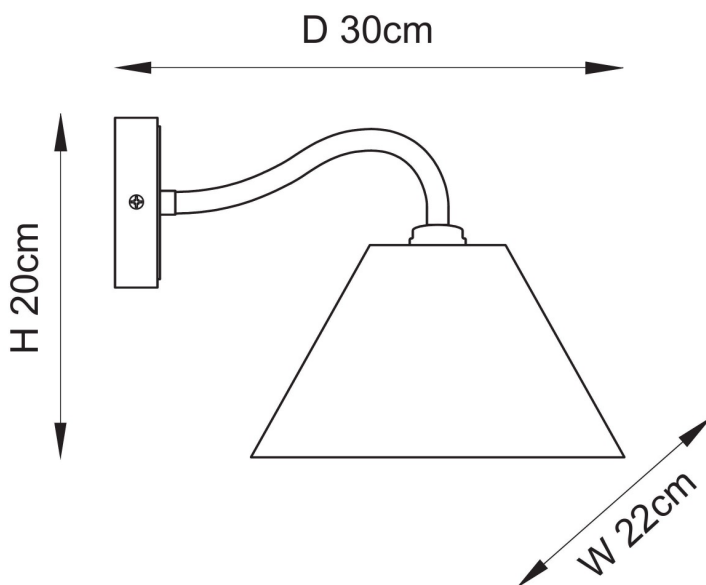

CATEGORY

- Brand: Endon Lighting
- Family: Knole
- Category: Indoor Lighting / Wall / Decorative

APPEARANCE

- Base: Antique Brass Plate
- Shade: Natural Faux Linen

DIMENSION

- Height: 200mm
- Width: 220mm
- Depth: 300mm
- Shade Height: 125mm
- Shade diameter: 75mm
- Weight: .42kg

LIGHT SOURCE

- Lamp included: No
- Lamp detail: 7W Max LED E14 SES (required)
- Dimmable
- Energy class: Not applicable
- Switch: No

SPECIFICATION

- Ingress protection: IP20
- Class: Class II - Double Insulated, No Earth
- Voltage: 240V