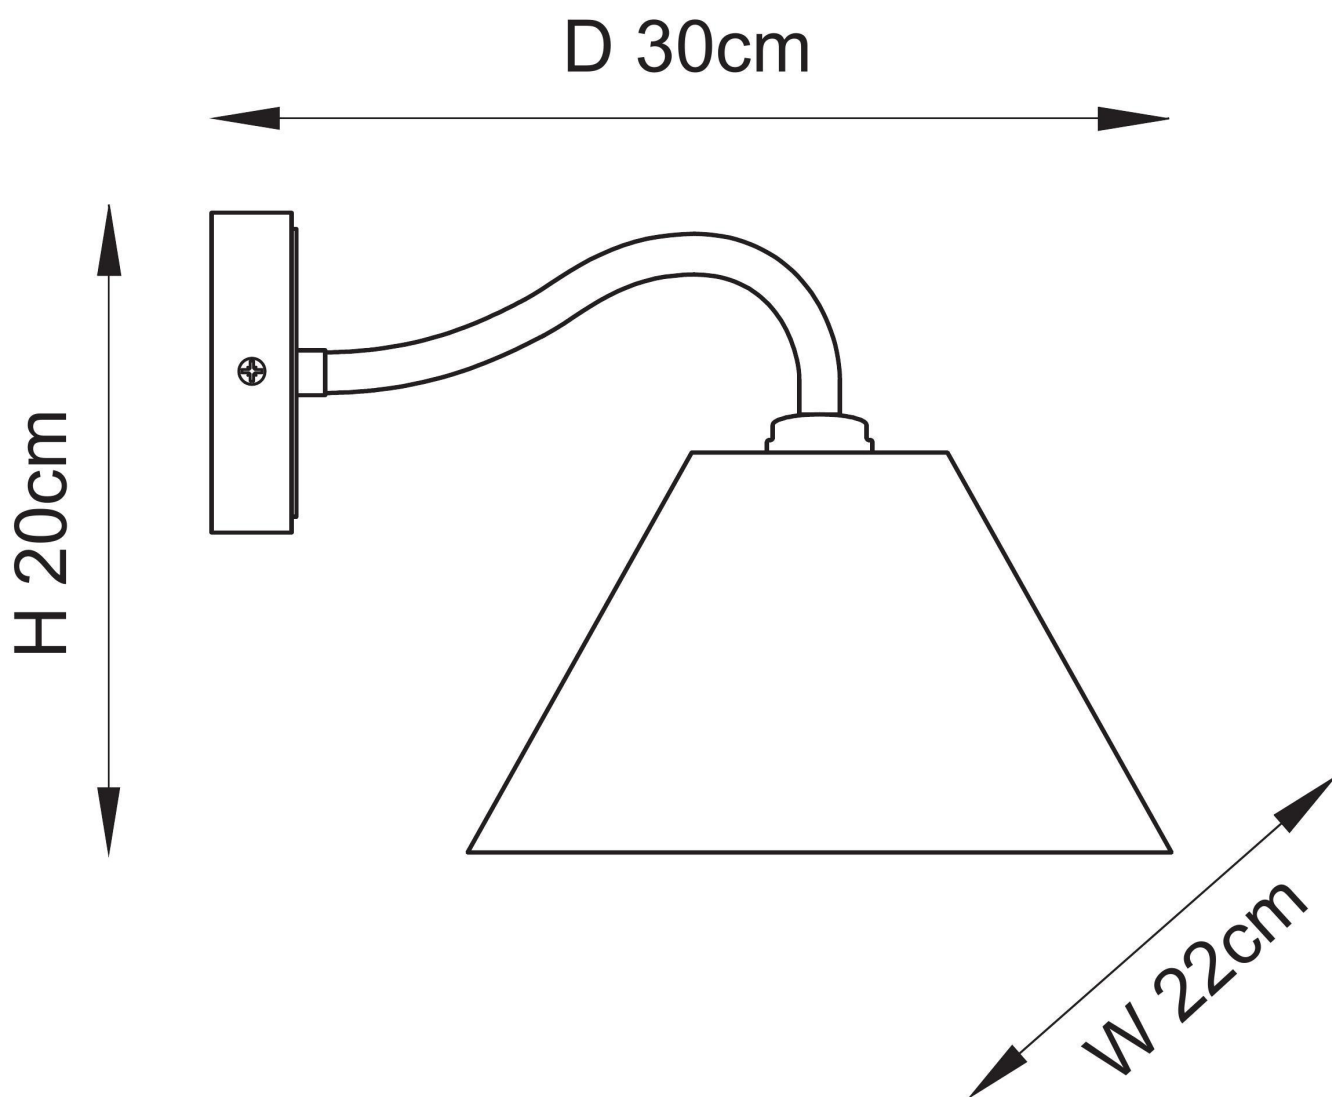

Endon Lighting - Knole - 116911 - Antique Brass Natural Wall Light

CONTACT