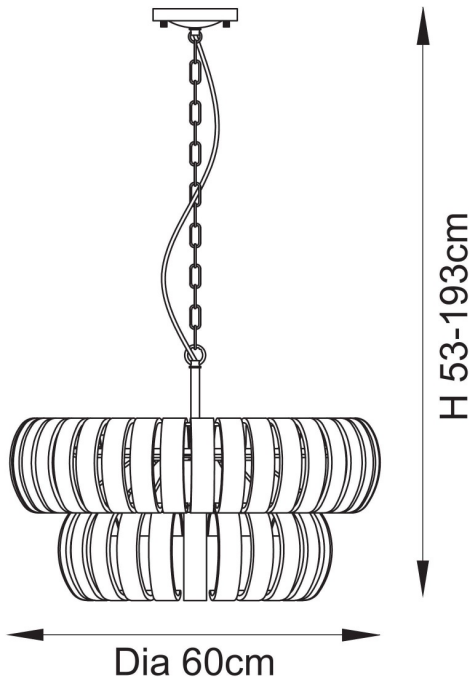

Endon Lighting - Montrose - 116976 - Aged Brass Clear Textured Glass 6 Light Ceiling Pendant Light

REFERENCE

- SKU: FCL-30975
- Supplier SKU: 116976
- Barcode: 5016087217465

DESCRIPTION

Graceful and sculptural, this 5-light pendant features a stunning arrangement of handmade curved glass pieces that gently cascade in two tiers, creating a soft, shimmering halo effect. The glass is framed by a warm metallic structure and suspended from a height-adjustable chain with an elegant grey braided fabric flex. Perfect for dining rooms, entryways, or high-ceilinged living spaces, it offers timeless craftsmanship with a modern twist.

CATEGORY

- Brand: Endon Lighting
- Family: Montrose
- Category: Indoor Lighting / Ceiling / Single

APPEARANCE

- Base: Brushed Aged Brass Plate
- Shade: Clear Textured Glass

DIMENSION

- Height: 530 - 1930mm
- Diameter: 600mm
- Weight: 12.34kg

LIGHT SOURCE

- Lamp included: No
- Lamp detail: 6 x 7W Max LED E14 SES (required)
- Dimmable
- Energy class: Not applicable
- Switch: No

SPECIFICATION

- Ingress protection: IP20
- Class: Class I - Single Insulated, Earthed
- Voltage: 240V