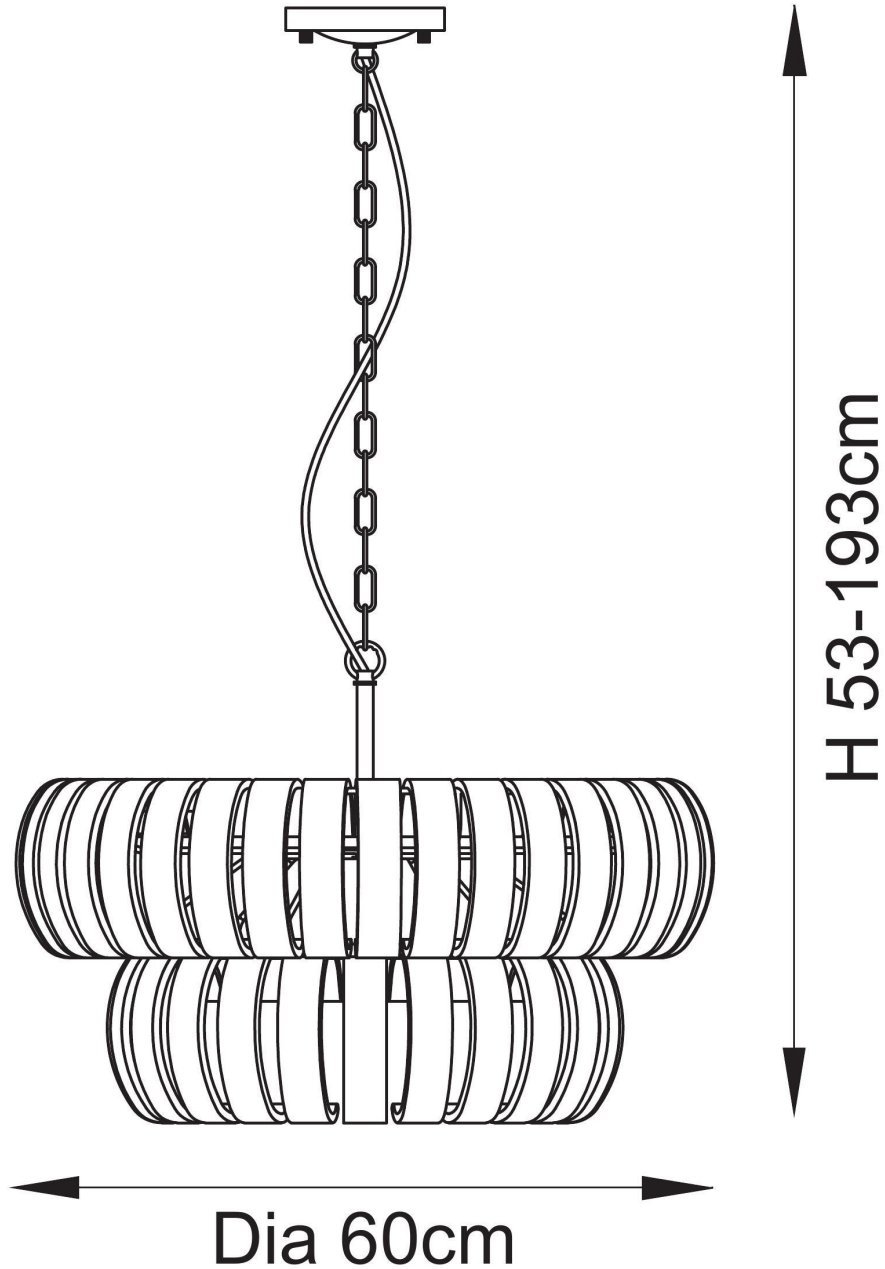

Endon Lighting - Montrose - 116976 - Aged Brass Clear Textured Glass 6 Light Ceiling Pendant Light

CONTACT