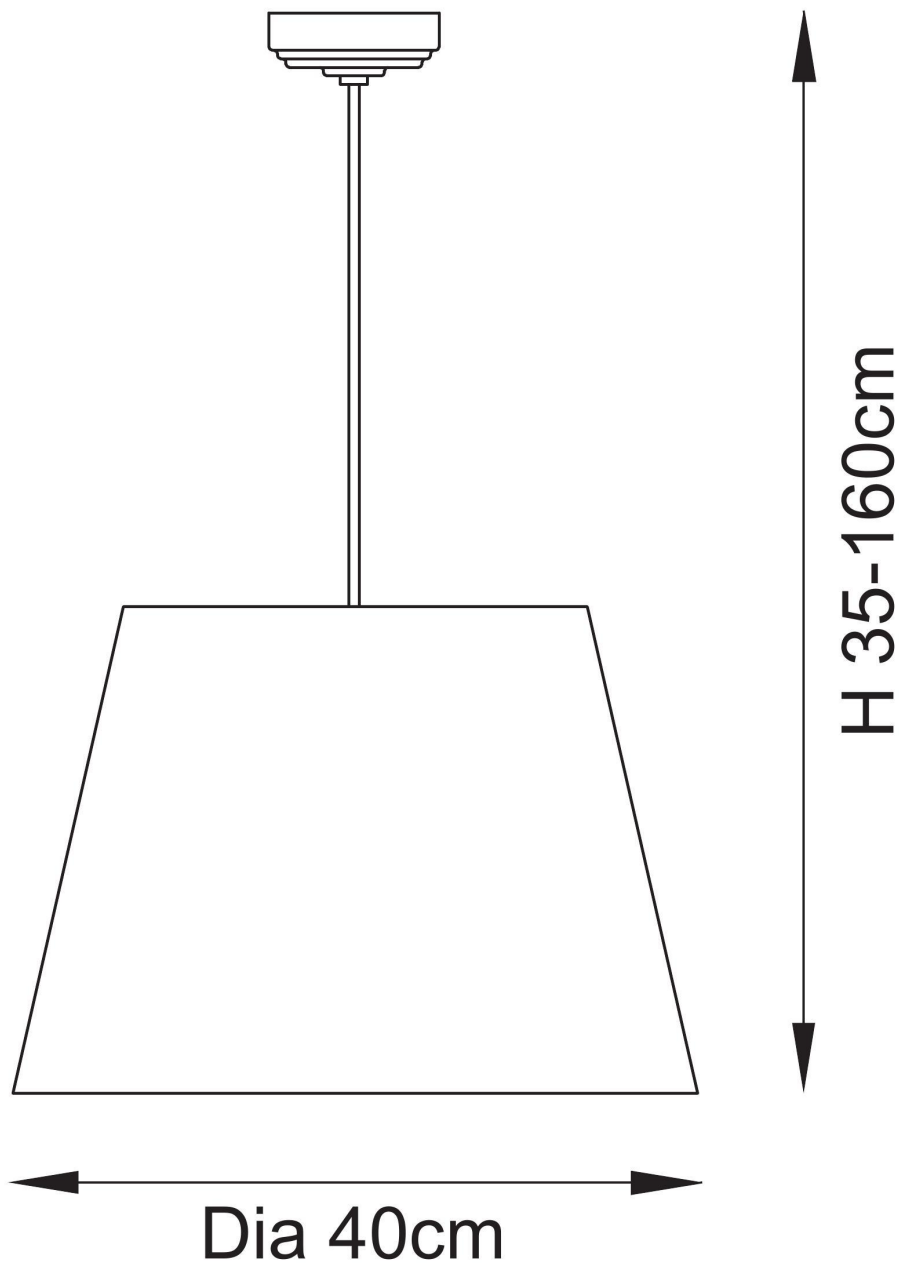

Endon Lighting - Eltham - 117289 - Aged Brass Blue Ceiling Pendant Light

CONTACT