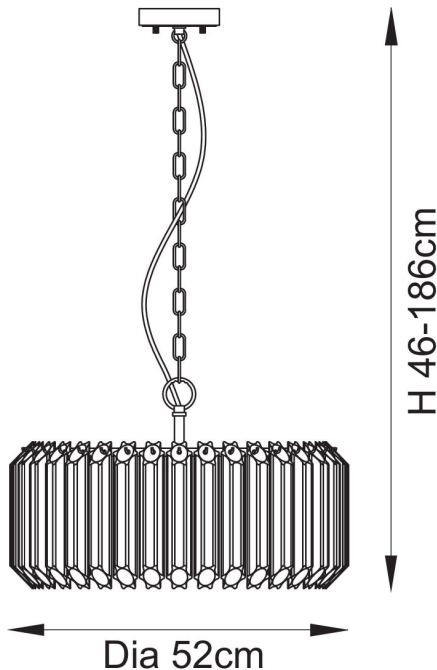

Endon Lighting - Valentina - 117515 - Aged Brass Clear Glass 5 Light Ceiling Pendant Light

REFERENCE

- SKU: FCL-30978
- Supplier SKU: 117515
- Barcode: 5016087217595

DESCRIPTION

Add a touch of refined glamour to your space with this elegant 5 light pendant, suspended from a height-adjustable chain set with grey braided fabric flex. The pendant features a stunning arrangement of vertically cut clear crystal rods, creating a luxurious faceted silhouette that diffuses light beautifully. Its warm aged brass metalwork adds a timeless richness, making it a statement piece perfect for dining rooms, living areas or entrance halls. The perfect fusion of classic opulence and modern sophistication.

CATEGORY

- Brand: Endon Lighting
- Family: Valentina
- Category: Indoor Lighting / Ceiling / Single

APPEARANCE

- Base: Brushed Aged Brass Plate
- Shade: Clear Glass

DIMENSION

- Height: 460 - 1860mm
- Diameter: 520mm
- Shade Height: 225mm
- Weight: 9.02kg

LIGHT SOURCE

- Lamp included: No
- Lamp detail: 5 x 7W Max LED E14 SES (required)
- Dimmable
- Energy class: Not applicable
- Switch: No

SPECIFICATION

- Ingress protection: IP20
- Class: Class I - Single Insulated, Earthed
- Voltage: 240V