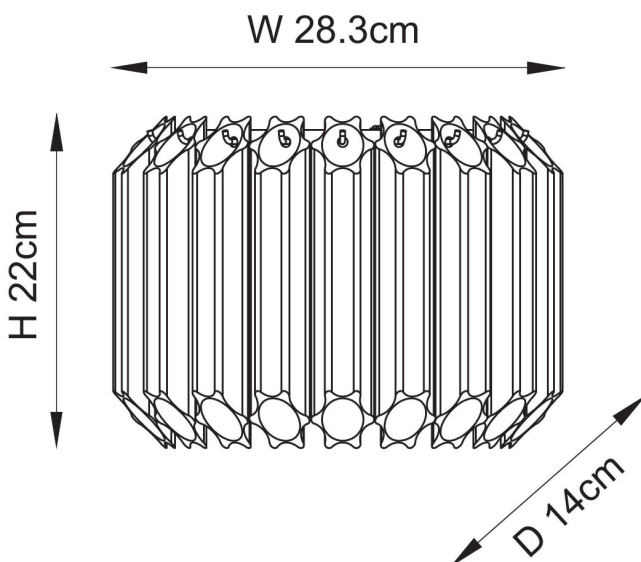

SPECIFICATION

- Ingress protection: IP20
- Class: Class I - Single Insulated, Earthed
- Voltage: 240V