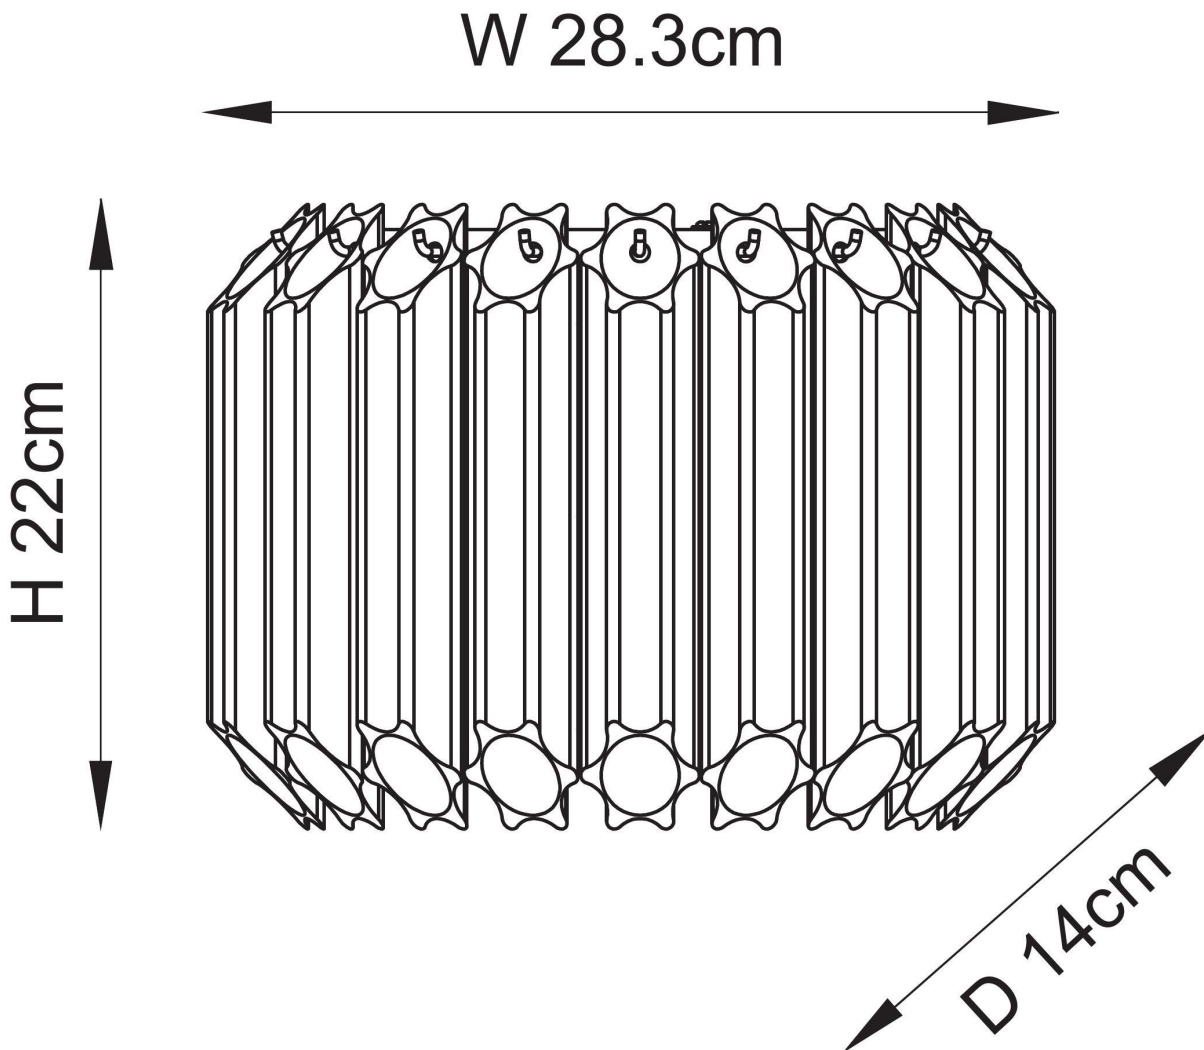

Endon Lighting - Valentina - 117516 - Aged Brass Clear Glass Wall Washer Light

CONTACT