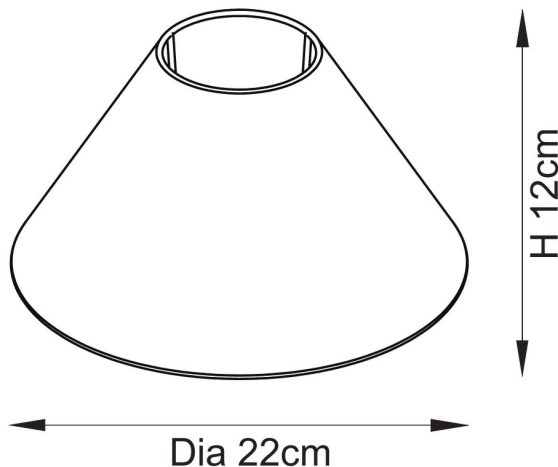

SPECIFICATION

- Ingress protection: IP20