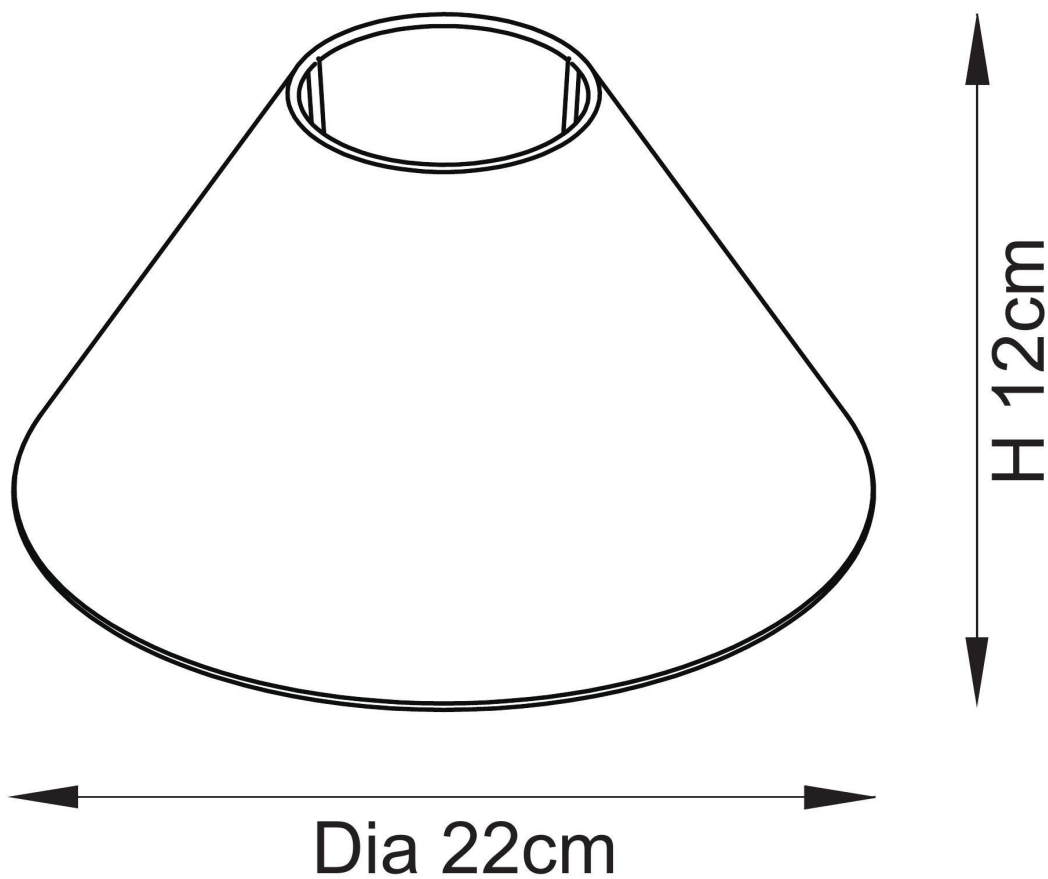

Endon Lighting - Avalon - 117532 - Natural Fabric Shade

CONTACT