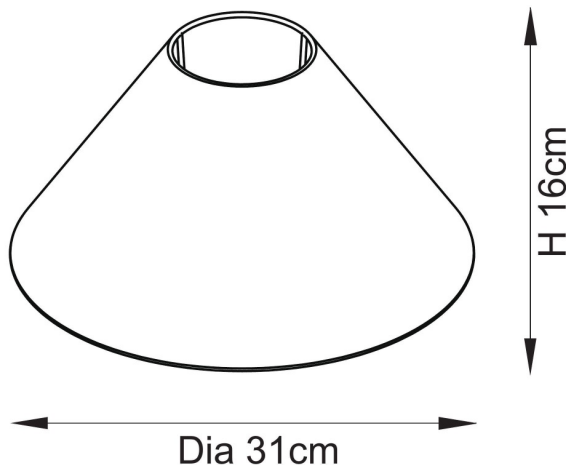

SPECIFICATION

- Ingress protection: IP20