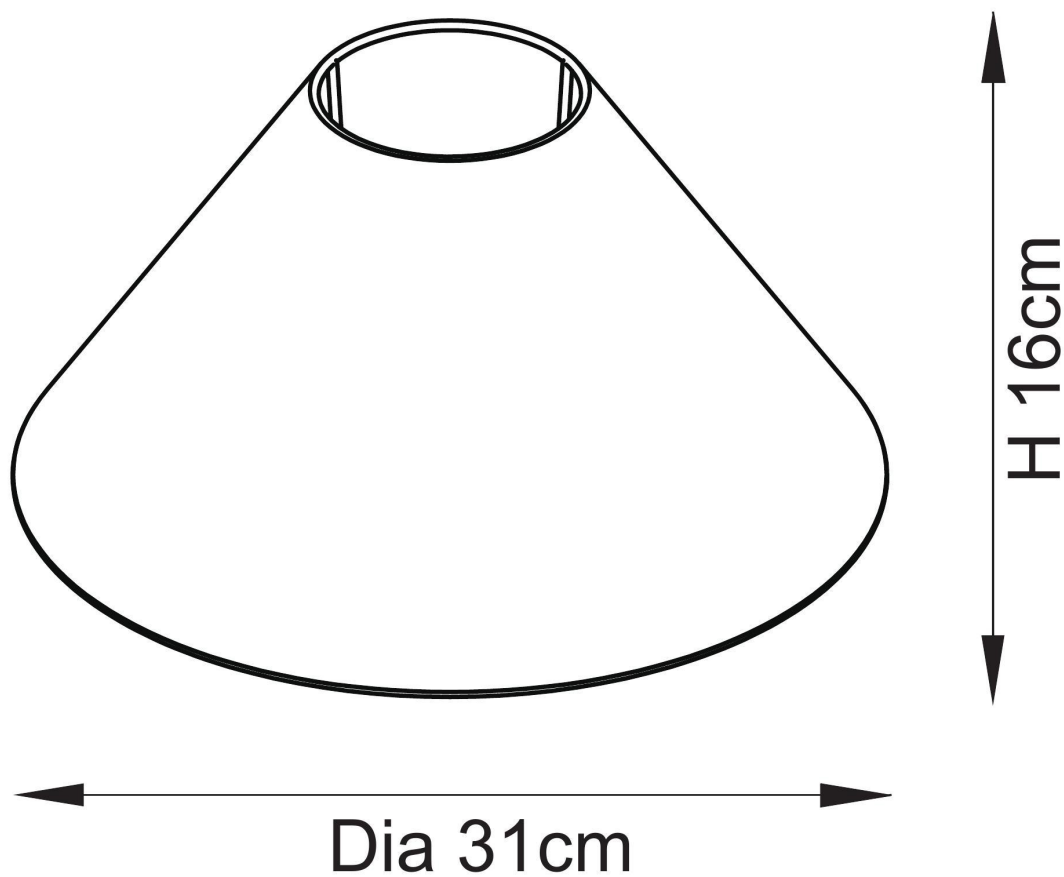

Endon Lighting - Avalon - 117533 - Natural Fabric Shade

CONTACT