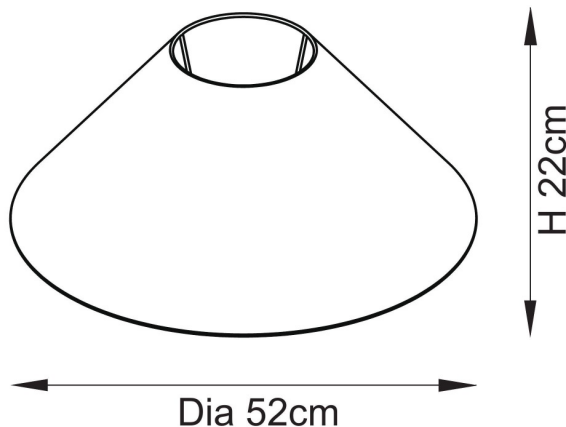

SPECIFICATION

- Ingress protection: IP20