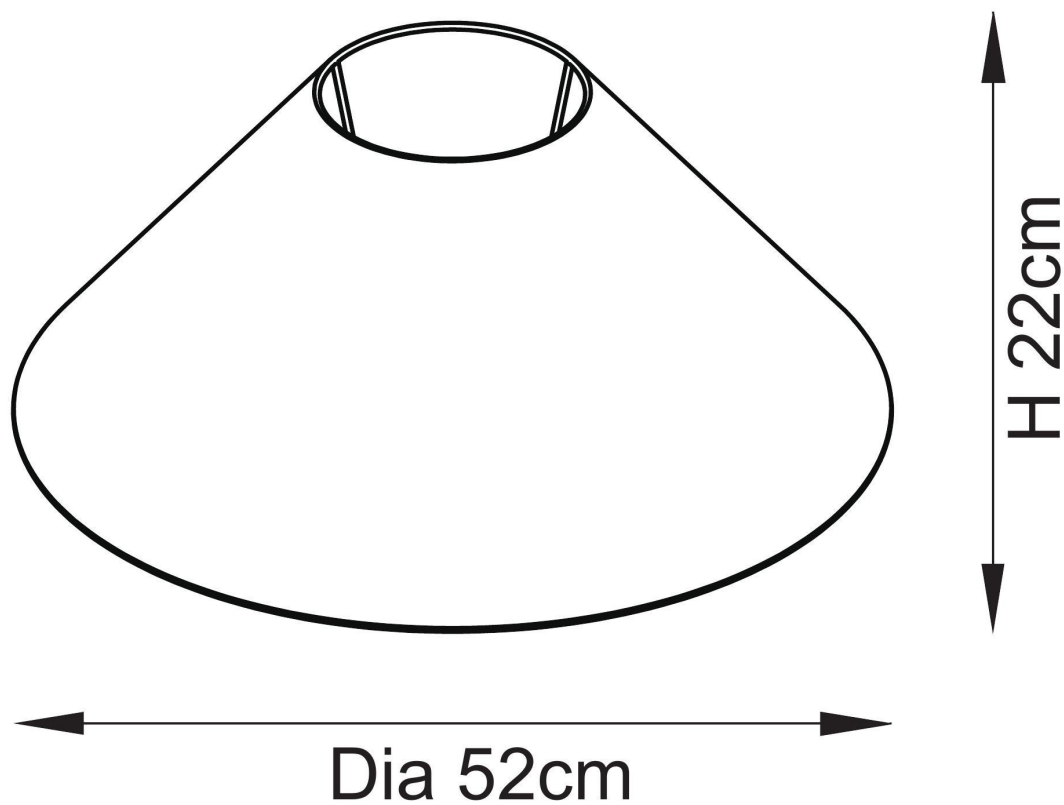

Endon Lighting - Avalon - 117534 - Natural Fabric Shade

CONTACT