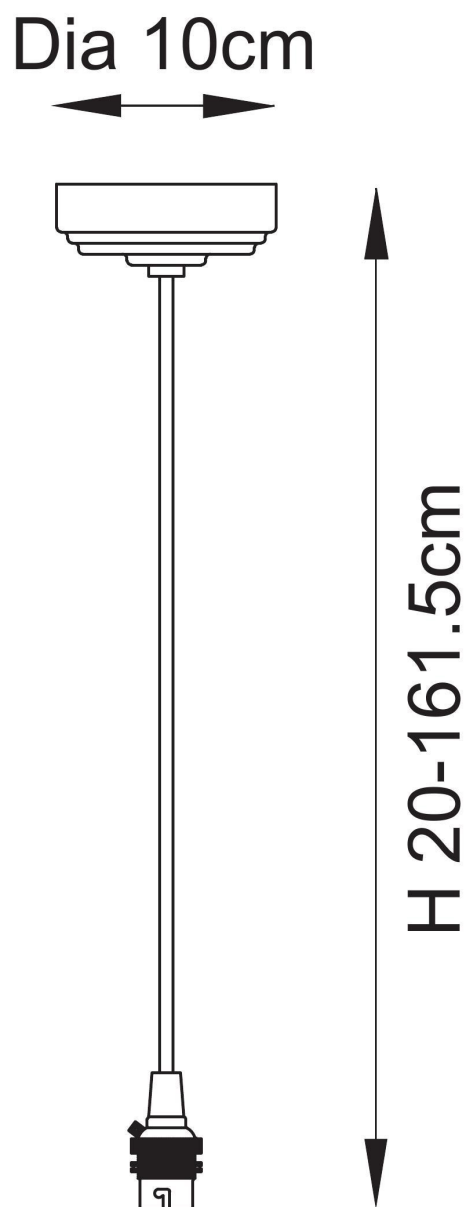

Endon Lighting - Eltham - 117662 - Aged Brass Black Twisted Ceiling Pendant Light

CONTACT