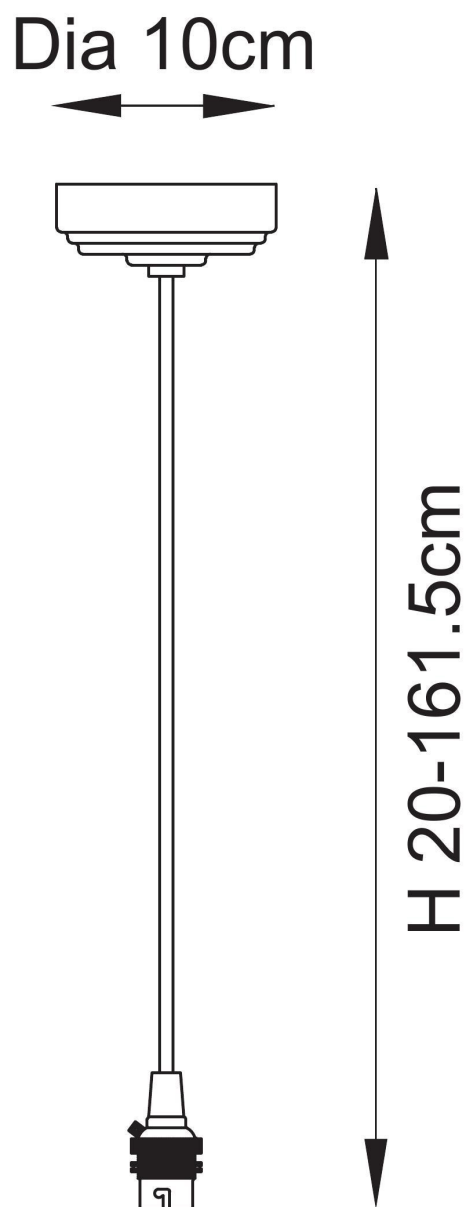

Endon Lighting - Eltham - 117667 - Aged Brass Natural Twisted Ceiling Pendant Light

CONTACT